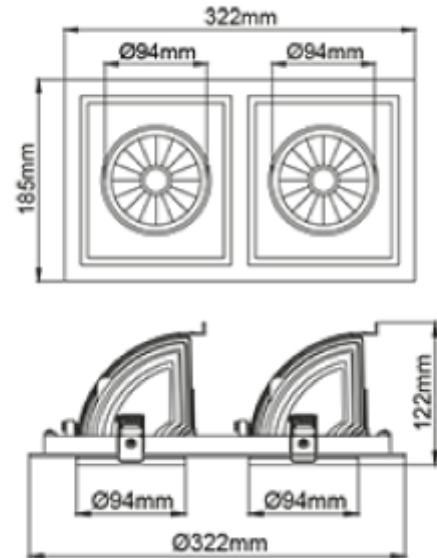

FDV SPEC SHEET

Seta Double

Art. no: 30245-7-230-3

NORLUX®

Lighting Solutions

 165x295mm

Seta Double

Art. no: 30245-7-230-3

LIGHT TECHNICAL

Lightsource Type:	LED (built in)
Lumen LED (tc=25):	2x3750
Beam Angle:	30°
CCT (Color Temperature):	3000
CRI / Ra:	90
Color Code:	930
MacAdam (SDCM):	3
Lens (Diffuser):	Clear

MOUNTING / CONNECTION

Connection:	18i3 Quick connection
Cut-out [mm]:	165x295
Mounting:	Recessed, Ceiling

PRODUCT

To be recessed in insulation:	No
Ingress Protection:	IP20
Color:	White
Length [mm]:	323
Height [mm]:	120
Width [mm]:	186