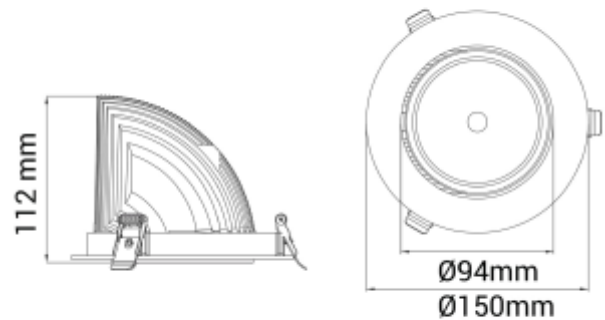

PRODUCT SHEET

Seta Mini

Art. no: 30318-7-20-2

NORLUX®

Lighting Solutions

Seta Mini

140mm

SPECIFICATIONS

Lightsource Type:	LED (built in)
System Power [W]:	27W
CCT (Color Temperature):	3000K
CRI / Ra:	80
Lumen Output:	3780lm
Lumen LED (tc=25):	4200lm
Beam Angle:	20°
Lens (Diffuser):	Clear
Dimming:	None
System Voltage [V]:	230V 50Hz
Connection:	18i3 Quick connection
Mounting:	Recessed, Ceiling
Cut-out [mm]:	Ø140mm
Lifetime [h]:	L80B10: 100 000h
Lumen/W:	135lm/W
Color:	Black
Length [mm]:	150mm
Height [mm]:	112mm
Width [mm]:	150mm
Weight [kg]:	0,95kg
To be recessed in insulation:	Not applicable

Seta Mini is a small and very flexible LED downlight offering great number of adjustment possibilities. The Seta Mini is supplied with a cable connector type 18i3- and can be delivered with a variety of connector options. The downlight is available in three different colors and with a wide range of reflectors. Rotatable 350° and tiltable 70°.