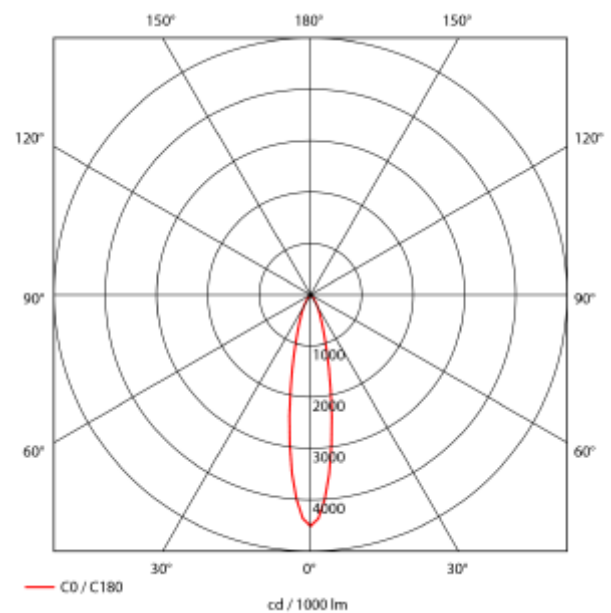

PRODUCT SHEET

Seta Mini

Art. no: 30318-7-20-2

NORLUX®

Lighting Solutions

Seta Mini

140mm

SPECIFICATIONS

Lightsource Type:	LED (built in)
System Power [W]:	27W
CCT (Color Temperature):	3000K
CRI / Ra:	80
Lumen Output:	3780lm
Lumen LED (tc=25):	4200lm
Beam Angle:	20°
Lens (Diffuser):	Clear
Dimming:	None
System Voltage [V]:	230V 50Hz
Connection:	18i3 Quick connection
Mounting:	Recessed, Ceiling
Cut-out [mm]:	Ø140mm
Lifetime [h]:	L80B10: 100 000h
Lumen/W:	135lm/W
Color:	Black
Length [mm]:	150mm
Height [mm]:	112mm
Width [mm]:	150mm
Weight [kg]:	0,95kg
To be recessed in insulation:	Not applicable

Seta Mini is a small and very flexible LED downlight offering great number of adjustment possibilities. The Seta Mini is supplied with a cable connector type 18i3- and can be delivered with a variety of connector options. The downlight is available in three different colors and with a wide range of reflectors. Rotatable 350° and tiltable 70°.