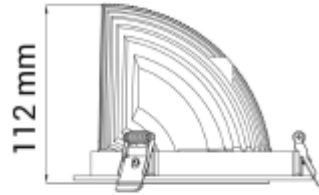

FDV SPEC SHEET

Seta Mini

Art. no: 30318-7-30-2

Lighting Solutions

 140mm

Seta Mini

Art. no: 30318-7-30-2

LIGHT TECHNICAL

Lightsource Type:	LED (built in)
Lumen Output:	3710
Lumen LED (tc=25):	4200
Beam Angle:	30°
CCT (Color Temperature):	3000
CRI / Ra:	80
Color Code:	830
Lens (Diffuser):	Clear

MOUNTING / CONNECTION

Connection:	18i3 Quick connection
Cut-out [mm]:	Ø140
Mounting:	Recessed, Ceiling

PRODUCT

To be recessed in insulation:	Not applicable
Ingress Protection:	IP20
Lifetime [h]:	L80B10: 100 000
Color:	Black
Length [mm]:	150
Height [mm]:	112
Width [mm]:	150

ELECTRICAL DATA

Dimming:	None
System Power [W]:	27
System Voltage [V]:	230V 50Hz
Protection Class:	2
Max load pr circuit - B10:	14
Max load pr circuit - B16:	24
Max load pr circuit - C10:	24
Max load pr circuit - C16:	40
Inrush current I _{max} [A]:	25
Inrush current time [µs]:	150
Socket / Cap-Base:	N/A
Current Output [mA]:	700