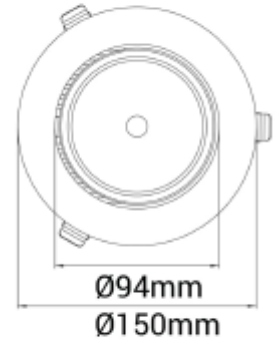

FDV SPEC SHEET

Seta Mini

Art. no: 30318-7-30-2

Lighting Solutions

 140mm

Seta Mini

Art. no: 30318-7-30-2

LIGHT TECHNICAL

Lightsource Type:	LED (built in)
Lumen Output:	3710
Lumen LED (tc=25):	4200
Beam Angle:	30°
CCT (Color Temperature):	3000
CRI / Ra:	80
Color Code:	830
Lens (Diffuser):	Clear

MOUNTING / CONNECTION

Connection:	18i3 Quick connection
Cut-out [mm]:	Ø140
Mounting:	Recessed, Ceiling

PRODUCT

To be recessed in insulation:	Not applicable
Ingress Protection:	IP20
Lifetime [h]:	L80B10: 100 000
Color:	Black
Length [mm]:	150
Height [mm]:	112
Width [mm]:	150

ELECTRICAL DATA

Dimming:	None
System Power [W]:	27
System Voltage [V]:	230V 50Hz
Protection Class:	2
Max load pr circuit - B10:	14
Max load pr circuit - B16:	24
Max load pr circuit - C10:	24
Max load pr circuit - C16:	40
Inrush current I _{max} [A]:	25
Inrush current time [µs]:	150
Socket / Cap-Base:	N/A
Current Output [mA]:	700