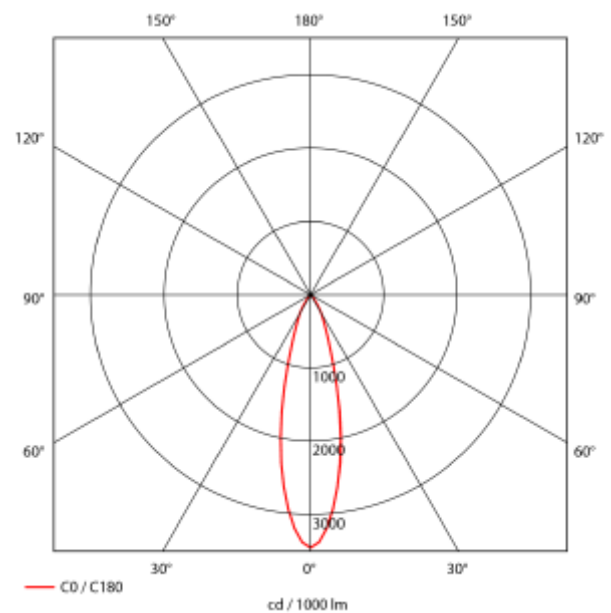

PRODUCT SHEET

Seta Mini

Art. no: 30318-7-30-2

NORLUX®

Lighting Solutions

Seta Mini

140mm

SPECIFICATIONS

Lightsource Type:	LED (built in)
System Power [W]:	27W
CCT (Color Temperature):	3000K
CRI / Ra:	80
Lumen Output:	3710lm
Lumen LED (tc=25):	4200lm
Beam Angle:	30°
Lens (Diffuser):	Clear
Dimming:	None
System Voltage [V]:	230V 50Hz
Connection:	18i3 Quick connection
Mounting:	Recessed, Ceiling
Cut-out [mm]:	Ø140mm
Lifetime [h]:	L80B10: 100 000h
Lumen/W:	132lm/W
Color:	Black
Length [mm]:	150mm
Height [mm]:	112mm
Width [mm]:	150mm
Weight [kg]:	0,95kg
To be recessed in insulation:	Not applicable

Seta Mini is a small and very flexible LED downlight offering great number of adjustment possibilities. The Seta Mini is supplied with a cable connector type 18i3- and can be delivered with a variety of connector options. The downlight is available in three different colors and with a wide range of reflectors. Rotatable 350° and tiltable 70°.