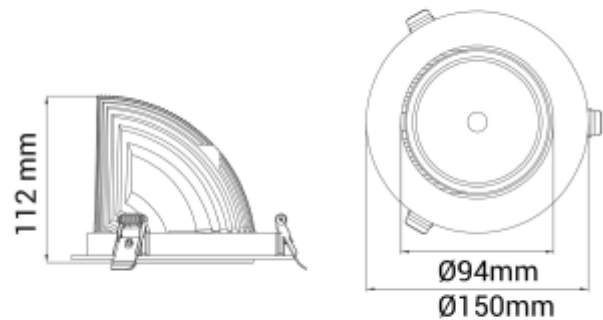

PRODUCT SHEET

Seta Mini

Art. no: 30318-7-30-2

NORLUX®

Lighting Solutions

Seta Mini

140mm

SPECIFICATIONS

Lightsource Type:	LED (built in)
System Power [W]:	27W
CCT (Color Temperature):	3000K
CRI / Ra:	80
Lumen Output:	3710lm
Lumen LED (tc=25):	4200lm
Beam Angle:	30°
Lens (Diffuser):	Clear
Dimming:	None
System Voltage [V]:	230V 50Hz
Connection:	18i3 Quick connection
Mounting:	Recessed, Ceiling
Cut-out [mm]:	Ø140mm
Lifetime [h]:	L80B10: 100 000h
Lumen/W:	132lm/W
Color:	Black
Length [mm]:	150mm
Height [mm]:	112mm
Width [mm]:	150mm
Weight [kg]:	0,95kg
To be recessed in insulation:	Not applicable

Seta Mini is a small and very flexible LED downlight offering great number of adjustment possibilities. The Seta Mini is supplied with a cable connector type 18i3- and can be delivered with a variety of connector options. The downlight is available in three different colors and with a wide range of reflectors. Rotatable 350° and tiltable 70°.