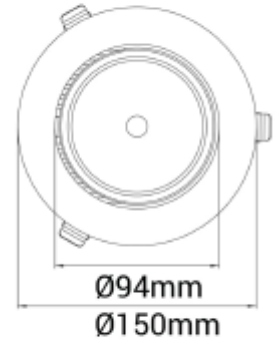

FDV SPEC SHEET

Seta Mini

Art. no: 30318-7-30-3

Lighting Solutions

 140mm

Seta Mini

Art. no: 30318-7-30-3

LIGHT TECHNICAL

Lightsource Type:	LED (built in)
Lumen Output:	3710
Lumen LED (tc=25):	4200
Beam Angle:	30°
CCT (Color Temperature):	3000
CRI / Ra:	80
Color Code:	830
Lens (Diffuser):	Clear

MOUNTING / CONNECTION

Connection:	18i3 Quick connection
Cut-out [mm]:	Ø140
Mounting:	Recessed, Ceiling

PRODUCT

To be recessed in insulation:	Not applicable
Ingress Protection:	IP20
Lifetime [h]:	L80B10: 100 000
Color:	White
Length [mm]:	150
Height [mm]:	112
Width [mm]:	150

ELECTRICAL DATA

Dimming:	None
System Power [W]:	27
System Voltage [V]:	230V 50Hz
Protection Class:	2
Max load pr circuit - B10:	14
Max load pr circuit - B16:	24
Max load pr circuit - C10:	24
Max load pr circuit - C16:	40
Inrush current I _{max} [A]:	25
Inrush current time [µs]:	150
Socket / Cap-Base:	N/A
Current Output [mA]:	700