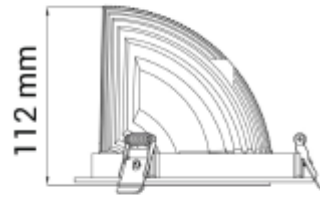

FDV SPEC SHEET

Seta Mini

Art. no: 30318-7-30-3

Lighting Solutions

 140mm

Seta Mini

Art. no: 30318-7-30-3

LIGHT TECHNICAL

Lightsource Type:	LED (built in)
Lumen Output:	3710
Lumen LED (tc=25):	4200
Beam Angle:	30°
CCT (Color Temperature):	3000
CRI / Ra:	80
Color Code:	830
Lens (Diffuser):	Clear

MOUNTING / CONNECTION

Connection:	18i3 Quick connection
Cut-out [mm]:	Ø140
Mounting:	Recessed, Ceiling

PRODUCT

To be recessed in insulation:	Not applicable
Ingress Protection:	IP20
Lifetime [h]:	L80B10: 100 000
Color:	White
Length [mm]:	150
Height [mm]:	112
Width [mm]:	150

ELECTRICAL DATA

Dimming:	None
System Power [W]:	27
System Voltage [V]:	230V 50Hz
Protection Class:	2
Max load pr circuit - B10:	14
Max load pr circuit - B16:	24
Max load pr circuit - C10:	24
Max load pr circuit - C16:	40
Inrush current I _{max} [A]:	25
Inrush current time [µs]:	150
Socket / Cap-Base:	N/A
Current Output [mA]:	700