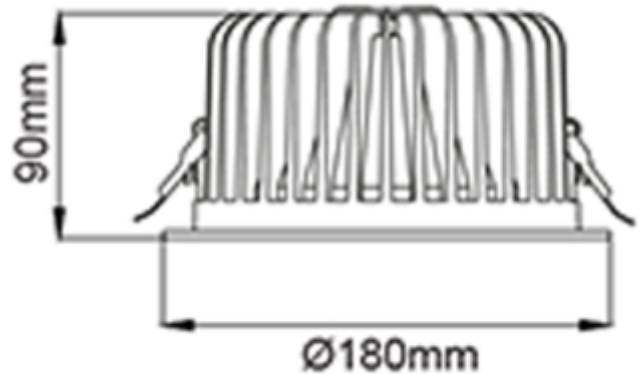

FDV SPEC SHEET

Leila C Midi

Art. no: 6920-67-3

Lighting Solutions

 165mm

Leila C Midi

Art. no: 6920-67-3

LIGHT TECHNICAL

| | |
|--------------------------|-------|
| Lumen Output: | 2021 |
| Lumen LED (tc=25): | 2450 |
| Beam Angle: | 67° |
| CCT (Color Temperature): | 3000 |
| CRI / Ra: | 80 |
| Color Code: | 830 |
| MacAdam (SDCM): | 3 |
| Lens (Diffuser): | Clear |

MOUNTING / CONNECTION

| | |
|---------------|---------------------|
| Connection: | Depending on driver |
| Cut-out [mm]: | Ø165 |
| Mounting: | Recessed, Ceiling |

PRODUCT

| | |
|-------------------------------|-----------------|
| To be recessed in insulation: | No |
| Ingress Protection: | IP20 |
| Operating Temperature [°C]: | -25 - 50 |
| Lifetime [h]: | L80B10: 100 000 |
| Color: | White |
| Height [mm]: | 120 |
| Width [mm]: | 180 |