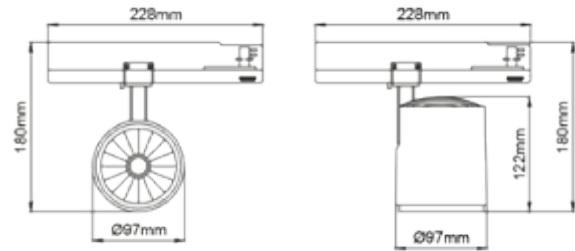

PRODUCT SHEET

Lobus BI

Art. no: 7016-7-20-1

Lighting Solutions

Lobus BI

SPECIFICATIONS

Lightsource Type:	LED (built in)
System Power [W]:	30W
CRI / Ra:	80
Lumen Output:	2277lm
Lumen LED (tc=25):	2600lm
Beam Angle:	20°
Lens (Diffuser):	Clear
Dimming:	None
System Voltage [V]:	230V 50Hz
Connection:	Track 3-Circuit
Mounting:	Track, Ceiling
Lifetime [h]:	L80B10: 100 000h
Lumen/W:	75lm/W
MacAdam (SDCM):	3
Color:	Grey
Length [mm]:	228mm
Height [mm]:	180mm
Width [mm]:	97mm
Weight [kg]:	0,841kg

Lobus is a small and elegant spotlight for use in track lighting systems. This spotlight has very high lumen output per watt and this puts it in the top segment. The Lobus is very flexible, offering numerous adjustment possibilities making it easy to achieve the perfect light design in stores. The Lobus is available with three different reflectors and comes in three different colors.