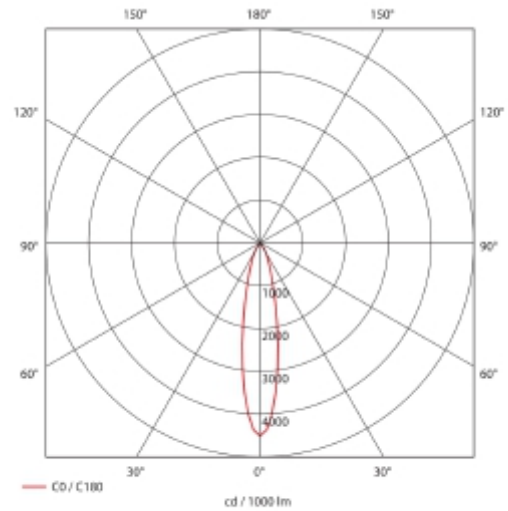

PRODUCT SHEET

Lobus BI

Art. no: 7016-7-20-1

Lighting Solutions

Lobus BI

SPECIFICATIONS

Lightsource Type:	LED (built in)
System Power [W]:	30W
CRI / Ra:	80
Lumen Output:	2277lm
Lumen LED (tc=25):	2600lm
Beam Angle:	20°
Lens (Diffuser):	Clear
Dimming:	None
System Voltage [V]:	230V 50Hz
Connection:	Track 3-Circuit
Mounting:	Track, Ceiling
Lifetime [h]:	L80B10: 100 000h
Lumen/W:	75lm/W
MacAdam (SDCM):	3
Color:	Grey
Length [mm]:	228mm
Height [mm]:	180mm
Width [mm]:	97mm
Weight [kg]:	0,841kg

Lobus is a small and elegant spotlight for use in track lighting systems. This spotlight has very high lumen output per watt and this puts it in the top segment. The Lobus is very flexible, offering numerous adjustment possibilities making it easy to achieve the perfect light design in stores. The Lobus is available with three different reflectors and comes in three different colors.