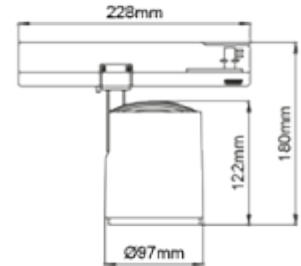

FDV SPEC SHEET

Lobus BI

Art. no: 7016-7-30-1

Lighting Solutions

Lobus BI

Art. no: 7016-7-30-1

LIGHT TECHNICAL

| | |
|--------------------|----------------|
| Lightsource Type: | LED (built in) |
| Lumen Output: | 2356 |
| Lumen LED (tc=25): | 2600 |
| Beam Angle: | 30° |
| CRI / Ra: | 80 |
| MacAdam (SDCM): | 3 |
| Lens (Diffuser): | Clear |

MOUNTING / CONNECTION

| | |
|-------------|-----------------|
| Connection: | Track 3-Circuit |
| Mounting: | Track, Ceiling |

ELECTRICAL DATA

| | |
|--------------------------------------|-----------|
| Dimming: | None |
| System Power [W]: | 30 |
| System Voltage [V]: | 230V 50Hz |
| Protection Class: | 2 |
| Max load pr circuit - B10: | 30 |
| Max load pr circuit - B16: | 50 |
| Max load pr circuit - C10: | 50 |
| Max load pr circuit - C16: | 85 |
| Inrush current I _{max} [A]: | 5 |
| Inrush current time [µs]: | 50 |
| Socket / Cap-Base: | N/A |
| Current Output [mA]: | 800 |
| Voltage Forward Min [V]: | 33,3 |
| Voltage Forward Max [V]: | 36,3 |

FDV SPEC SHEET

Lobus BI

Art. no: 7016-7-30-1

Lighting Solutions

PRODUCT

| | |
|-----------------------------|-----------------|
| Ingress Protection: | IP20 |
| Operating Temperature [°C]: | 0 - 35 |
| Lifetime [h]: | L80B10: 100 000 |
| Color: | Grey |
| Length [mm]: | 228 |
| Height [mm]: | 180 |
| Width [mm]: | 97 |
| Weight [kg]: | 0,841 |
| Housing Material : | Aluminium |