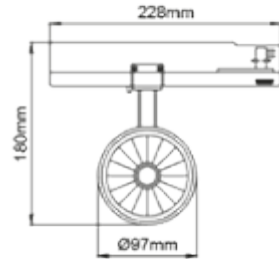

FDV SPEC SHEET

Lobus BI

Art. no: 7016-7-30-1

Lighting Solutions

Lobus BI

Art. no: 7016-7-30-1

LIGHT TECHNICAL

| | |
|--------------------|----------------|
| Lightsource Type: | LED (built in) |
| Lumen Output: | 2356 |
| Lumen LED (tc=25): | 2600 |
| Beam Angle: | 30° |
| CRI / Ra: | 80 |
| MacAdam (SDCM): | 3 |
| Lens (Diffuser): | Clear |

MOUNTING / CONNECTION

| | |
|-------------|-----------------|
| Connection: | Track 3-Circuit |
| Mounting: | Track, Ceiling |

ELECTRICAL DATA

| | |
|--------------------------------------|-----------|
| Dimming: | None |
| System Power [W]: | 30 |
| System Voltage [V]: | 230V 50Hz |
| Protection Class: | 2 |
| Max load pr circuit - B10: | 30 |
| Max load pr circuit - B16: | 50 |
| Max load pr circuit - C10: | 50 |
| Max load pr circuit - C16: | 85 |
| Inrush current I _{max} [A]: | 5 |
| Inrush current time [µs]: | 50 |
| Socket / Cap-Base: | N/A |
| Current Output [mA]: | 800 |
| Voltage Forward Min [V]: | 33,3 |
| Voltage Forward Max [V]: | 36,3 |

FDV SPEC SHEET

Lobus BI

Art. no: 7016-7-30-1

Lighting Solutions

PRODUCT

| | |
|-----------------------------|-----------------|
| Ingress Protection: | IP20 |
| Operating Temperature [°C]: | 0 - 35 |
| Lifetime [h]: | L80B10: 100 000 |
| Color: | Grey |
| Length [mm]: | 228 |
| Height [mm]: | 180 |
| Width [mm]: | 97 |
| Weight [kg]: | 0,841 |
| Housing Material : | Aluminium |