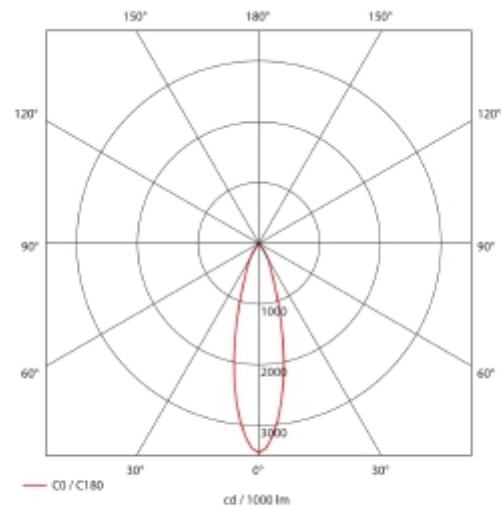

### SPECIFICATIONS

Lightsource Type:	LED (built in)
System Power [W]:	30W
CRI / Ra:	80
Lumen Output:	2356lm
Lumen LED (tc=25):	2600lm
Beam Angle:	30°
Lens (Diffuser):	Clear
Dimming:	None
System Voltage [V]:	230V 50Hz
Connection:	Track 3-Circuit
Mounting:	Track, Ceiling
Lifetime [h]:	L80B10: 100 000h
Lumen/W:	78lm/W
MacAdam (SDCM):	3
Color:	Grey
Length [mm]:	228mm
Height [mm]:	180mm
Width [mm]:	97mm
Weight [kg]:	0,841kg