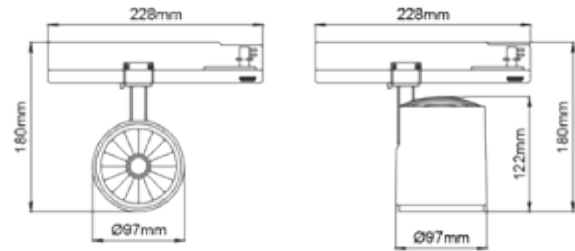

### SPECIFICATIONS

Lightsource Type:	LED (built in)
System Power [W]:	30W
CRI / Ra:	80
Lumen Output:	2356lm
Lumen LED (tc=25):	2600lm
Beam Angle:	30°
Lens (Diffuser):	Clear
Dimming:	None
System Voltage [V]:	230V 50Hz
Connection:	Track 3-Circuit
Mounting:	Track, Ceiling
Lifetime [h]:	L80B10: 100 000h
Lumen/W:	78lm/W
MacAdam (SDCM):	3
Color:	Grey
Length [mm]:	228mm
Height [mm]:	180mm
Width [mm]:	97mm
Weight [kg]:	0,841kg