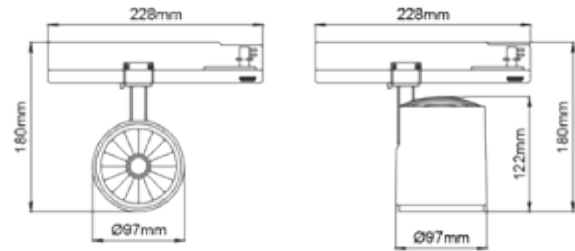

### SPECIFICATIONS

Lightsource Type:	LED (built in)
System Power [W]:	30W
CCT (Color Temperature):	3500K
CRI / Ra:	90
Lumen Output:	3980lm
Lumen LED (tc=25):	4100lm
Beam Angle:	30°
Lens (Diffuser):	Clear
Dimming:	None
System Voltage [V]:	230V 50Hz
Connection:	Track 3-Circuit
Mounting:	Track, Ceiling
Lifetime [h]:	L80B10: 100 000h
Lumen/W:	137lm/W
MacAdam (SDCM):	3
Color:	Black
Length [mm]:	228mm
Height [mm]:	180mm
Width [mm]:	97mm
Weight [kg]:	0,841kg