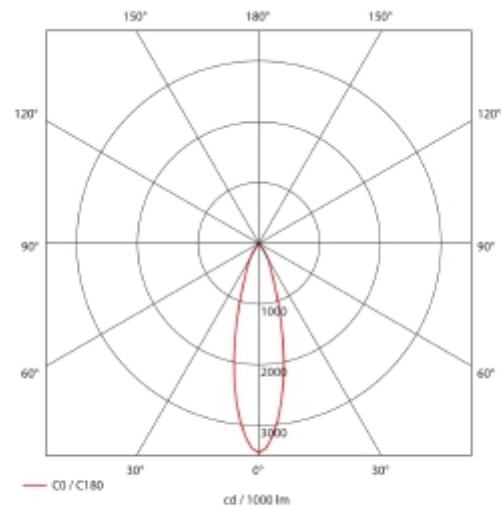

### SPECIFICATIONS

Lightsource Type:	LED (built in)
System Power [W]:	30W
CCT (Color Temperature):	3500K
CRI / Ra:	90
Lumen Output:	3980lm
Lumen LED (tc=25):	4100lm
Beam Angle:	30°
Lens (Diffuser):	Clear
Dimming:	None
System Voltage [V]:	230V 50Hz
Connection:	Track 3-Circuit
Mounting:	Track, Ceiling
Lifetime [h]:	L80B10: 100 000h
Lumen/W:	137lm/W
MacAdam (SDCM):	3
Color:	Black
Length [mm]:	228mm
Height [mm]:	180mm
Width [mm]:	97mm
Weight [kg]:	0,841kg