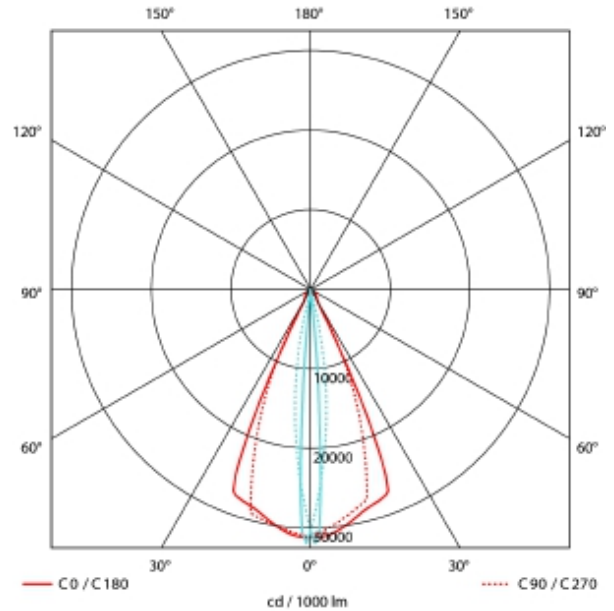

# Zoom Mini Spotlight

Zoom Mini is relatively small spotlight for use in track lighting systems. The unique zoom patent makes it possible to vary the beam angle between 5 - and 60 degrees making this model highly versatile. This Zoom Mini variant is available in both black and white color, 2700 and 3000 Kelvin and with phase cut dimming. The spotlight is made from robust die-cast aluminum.

### SPECIFICATIONS

Lightsource Type:	LED (built in)
System Power [W]:	15W
CCT (Color Temperature):	2700K
CRI / Ra:	90
Lumen LED (tc=25):	1250lm
Beam Angle:	5-60°
Lens (Diffuser):	Clear
Dimming:	Phase-Cut
System Voltage [V]:	230V 50Hz
Connection:	Track 3-Circuit
Mounting:	Track, Ceiling
Lifetime [h]:	L80B10: 100 000h
Color:	Black
Length [mm]:	261mm
Width [mm]:	60mm
Weight [kg]:	0,95kg