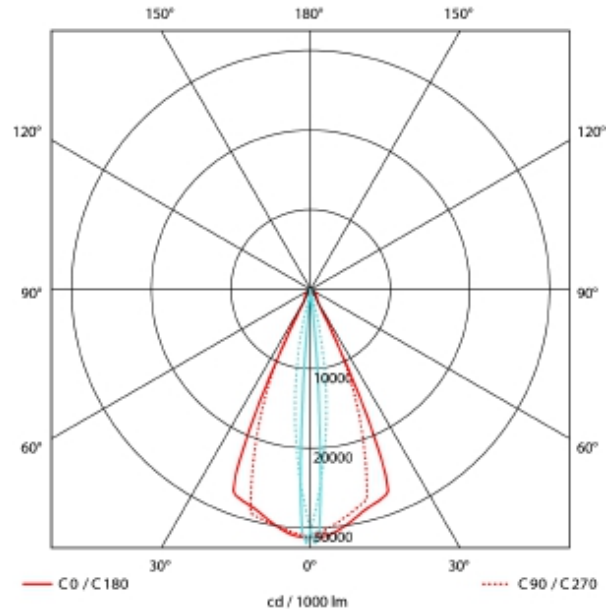

PRODUCT SHEET

Zoom Mini Spotlight

Art. no: 7063-02-560-3

Lighting Solutions

Zoom Mini Spotlight

Zoom Mini is relatively small spotlight for use in track lighting systems. The unique zoom patent makes it possible to vary the beam angle between 5 - and 60 degrees making this model highly versatile. This Zoom Mini variant is available in both black and white color, 2700 and 3000 Kelvin and with phase cut dimming. The spotlight is made from robust die-cast aluminum.

SPECIFICATIONS

Lightsource Type:	LED (built in)
System Power [W]:	15W
CCT (Color Temperature):	2700K
CRI / Ra:	90
Lumen Output:	687lm
Lumen LED (tc=25):	1250lm
Beam Angle:	5-60°
Lens (Diffuser):	Clear
Dimming:	Phase-Cut
System Voltage [V]:	230V 50Hz
Connection:	Track 3-Circuit
Mounting:	Track, Ceiling
Lifetime [h]:	L80B10: 100 000h
Color:	White
Length [mm]:	261mm
Width [mm]:	60mm
Weight [kg]:	0,95kg