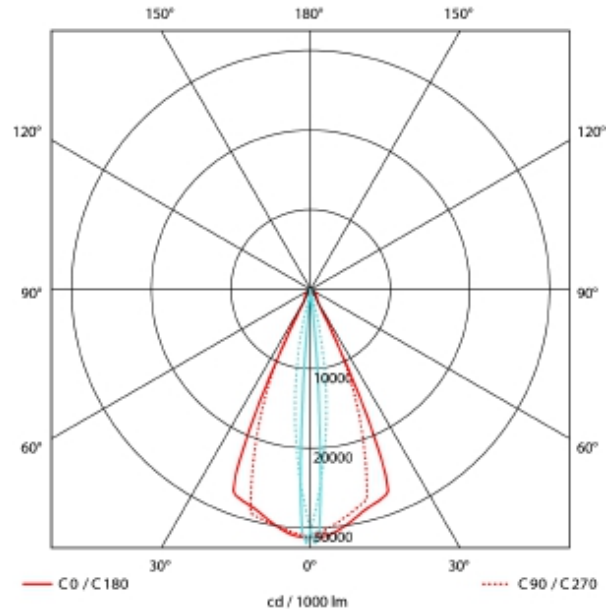

# Zoom Mini Spotlight

Zoom Mini is relatively small spotlight for use in track lighting systems. The unique zoom patent makes it possible to vary the beam angle between 5 - and 60 degrees making this model highly versatile. This Zoom Mini variant is available in both black and white color, 2700 and 3000 Kelvin and with phase cut dimming. The spotlight is made from robust die-cast aluminum.

### SPECIFICATIONS

Lightsource Type:	LED (built in)
System Power [W]:	15W
CCT (Color Temperature):	3000K
CRI / Ra:	90
Lumen LED (tc=25):	1300lm
Beam Angle:	5-60°
Lens (Diffuser):	Clear
Dimming:	Phase-Cut
System Voltage [V]:	230V 50Hz
Connection:	Track 3-Circuit
Mounting:	Track, Ceiling
Lifetime [h]:	L80B10: 100 000h
Color:	White
Length [mm]:	261mm
Width [mm]:	60mm
Weight [kg]:	0,95kg