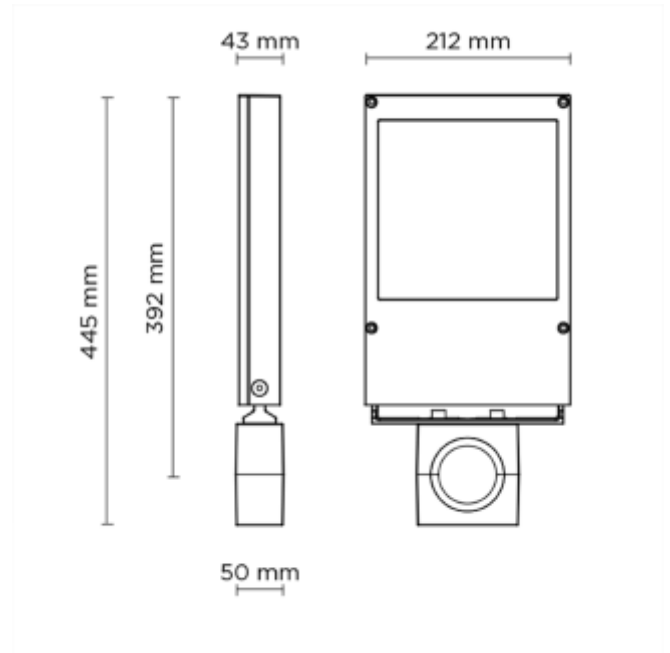

FDV SPEC SHEET

Book Pole-Top Maxi 840 1x36W Ø60mm adapter RAL7016 5m cable
Art. no: 803002

Lighting Solutions

Book Pole-Top Maxi 840 1x36W Ø60mm adapter RAL7

IP65 230V 50Hz

Art. no: 803002

LIGHT TECHNICAL

CCT (Color Temperature):	4000
CRI / Ra:	80
Color Code:	840

MOUNTING / CONNECTION

Connection:	Cable 5m
Mounting:	Mast

PRODUCT

Ingress Protection:	IP65
Color:	Dark Grey
RAL:	RAL7016
Length [mm]:	445
Height [mm]:	43
Width [mm]:	212
Weight [kg]:	3

ELECTRICAL DATA

Dimming:	None
System Power [W]:	36
System Voltage [V]:	230V 50Hz