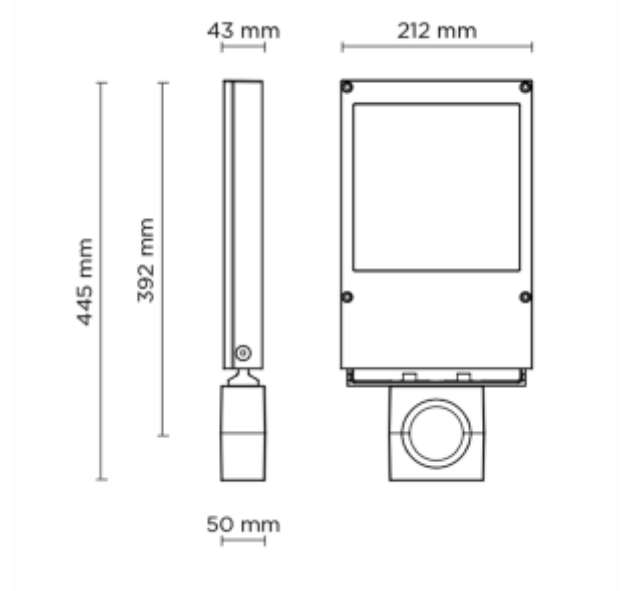

PRODUCT SHEET

Book Pole-Top Maxi 840 1x36W Ø60mm adapter RAL7016 5m cable
Art. no: 803002

Lighting Solutions

Book Pole-Top Maxi 840 1x36W Ø60mm adapter RAL7

This square pole-top mounted floodlight is designed for outdoor installation on poles with diameters of either 60 mm. Constructed from phospho-chromatised and polyester powder-coated die-cast copper-free aluminum, it ensures durability and resilience against outdoor conditions. The floodlight features tempered safety glass, a moulded silicone gasket, and stainless steel screws for added protection. Included is a versatile flange suitable for pole diameters of 60 mm or 76 mm, providing flexibility in installation. The illumination is powered by 12 or 24 CREE XP-G2 LEDs known for their efficiency and brightness. The built-in LED driver operates on 220-240V and 50-60Hz, streamlining the installation process. With an IP65 rating, this floodlight offers high-level protection against dust and water, making it ideal for diverse outdoor applications, such as lighting up parking lots, pathways, or any outdoor space requiring effective illumination.

IP65

230V
50Hz

SPECIFICATIONS	
System Power [W]:	36W
CCT (Color Temperature):	4000K
CRI / Ra:	80
Dimming:	None
System Voltage [V]:	230V 50Hz
Connection:	Cable 5m
Mounting:	Mast
Color:	Dark Grey
Length [mm]:	445mm
Height [mm]:	43mm
Width [mm]:	212mm
Weight [kg]:	3kg