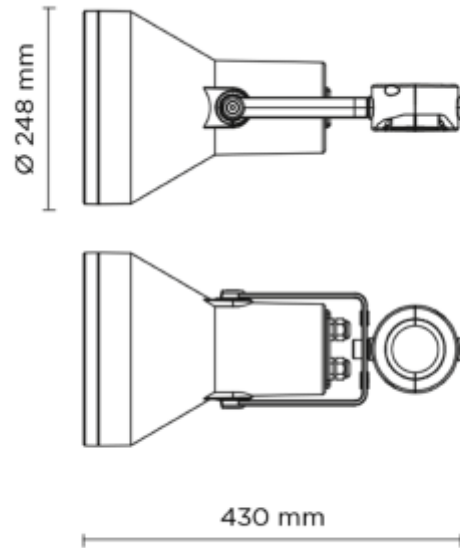

FDV SPEC SHEET

Flash Pole Mega 840 55W Ø76mm adapter RAL7016 5m cable
Art. no: 805010

Flash Pole Mega 840 55W Ø76mm adapter RAL7016 5m

IP65 230V 50Hz

Art. no: 805010

LIGHT TECHNICAL

CCT (Color Temperature):	4000
CRI / Ra:	80
Color Code:	840

MOUNTING / CONNECTION

Connection:	Cable
Mounting:	Mast

PRODUCT

Ingress Protection:	IP65
Color:	Dark Grey
RAL:	RAL7016

ELECTRICAL DATA

Dimming:	None
System Power [W]:	55
System Voltage [V]:	230V 50Hz