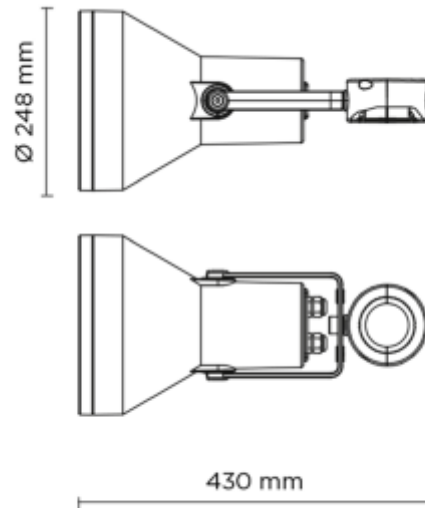

PRODUCT SHEET

Flash Pole Mega 840 55W Ø76mm adapter RAL7016 5m cable

Art. no: 805010

Lighting Solutions

Flash Pole Mega 840 55W Ø76mm adapter RAL7016 5m

Round pole-mounted floodlight designed for outdoor installation on a pole with a diameter of Ø76mm. The body is made of phospho-chromatised and polyester powder-coated die-cast copper-free aluminum, featuring tempered safety glass, a molded silicone gasket, and stainless steel screws. A clamp for poles with a diameter of Ø76mm is included. It comes with a built-in LED driver operating at 220-240V, 50-60Hz, equipped with 1 CREE CXB 3070 COB LED. The floodlight has an IP65 rating.

IP65

230V
50Hz

SPECIFICATIONS

System Power [W]:	55W
CCT (Color Temperature):	4000K
CRI / Ra:	80
Dimming:	None
System Voltage [V]:	230V 50Hz
Connection:	Cable
Mounting:	Mast
Color:	Dark Grey