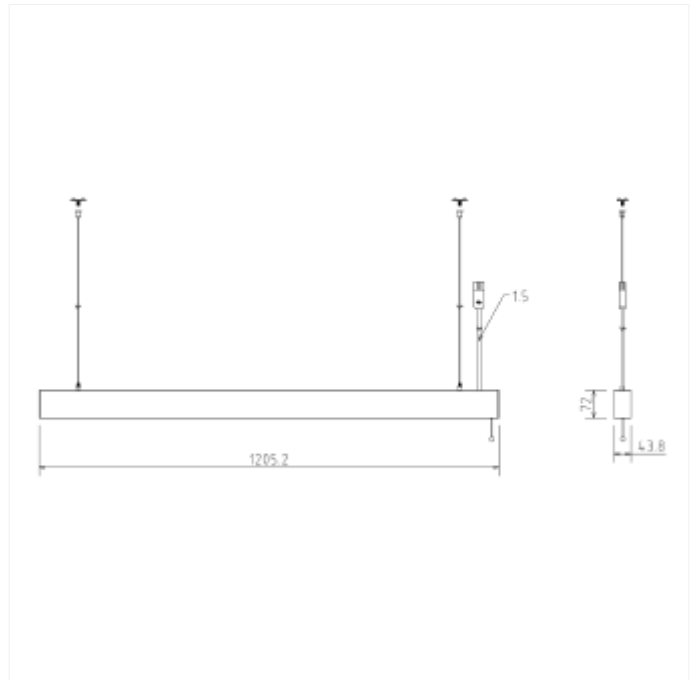

PRODUCT FAMILY SHEET

Benu Office Pullswitch

Benu Office Pullswitch

Benu is a linear LED luminaire with up- and down light for pending down in indoor areas. UGR19 and dimmable by pulling the rope. 18i3 connection, 1500mm wire and t-profile bracket are included.

VERSIONS

Art.No	Effect [W]	Cold Lumen [lm]	Lumen Output [lm]	CCT [K]	Beam Angle [°]	Lens Difuser	CRI [>]	Color	Light Control	Connection
3730-110-2	50	7200	6520	3000	110° /75°	Micropris.	80	Black	Pull Dim	18i3 Quick connectio
3730-110-3	50	7200	6520	3000	110° /75°	Micropris.	80	White	Pull Dim	18i3 Quick connectio
3733-110-3	50	7000		4000	110° /75°	Micropris.	90	White	Pull Dim	18i3 Quick connectio
3733-110-2	50	7000		4000	110° /75°	Micropris.	90	Black	Pull Dim	18i3 Quick connectio