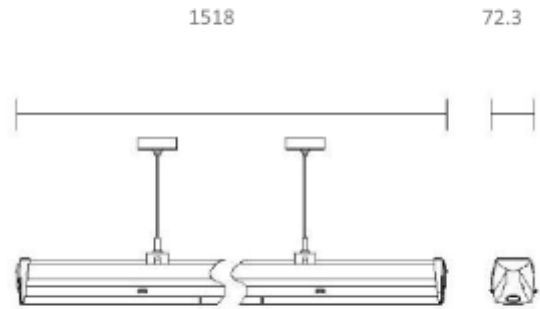

FDV SPEC SHEET

Trunk

Art. no: CFL-2-1550-30WD-08-3-DA

Lighting Solutions

Unit: mm

Trunk

Art. no: CFL-2-1550-30WD-0

LIGHT TECHNICAL

Lightsource Type:	LED (built in)
Lumen Output:	7625
Lumen LED (tc=25):	7800
Beam Angle:	90°
CCT (Color Temperature):	3000
CRI / Ra:	80
Color Code:	830
Lens (Diffuser):	Clear

MOUNTING / CONNECTION

Connection:	Trunk 8-wires
Mounting:	Suspended, Ceiling

PRODUCT

Ingress Protection:	IP20
Lifetime [h]:	L80B10: 100 000
Color:	White
Length [mm]:	1500
Height [mm]:	78,6
Width [mm]:	72,3
Weight [kg]:	1,64

ELECTRICAL DATA

Dimming:	DALI2
Flickerfree:	Yes
System Power [W]:	50
System Voltage [V]:	230V 50Hz
Protection Class:	1
Max load pr circuit - B10:	11
Max load pr circuit - B16:	17
Max load pr circuit - C10:	18
Max load pr circuit - C16:	28
Inrush current I _{max} [A]:	21,8
Inrush current time [µs]:	264