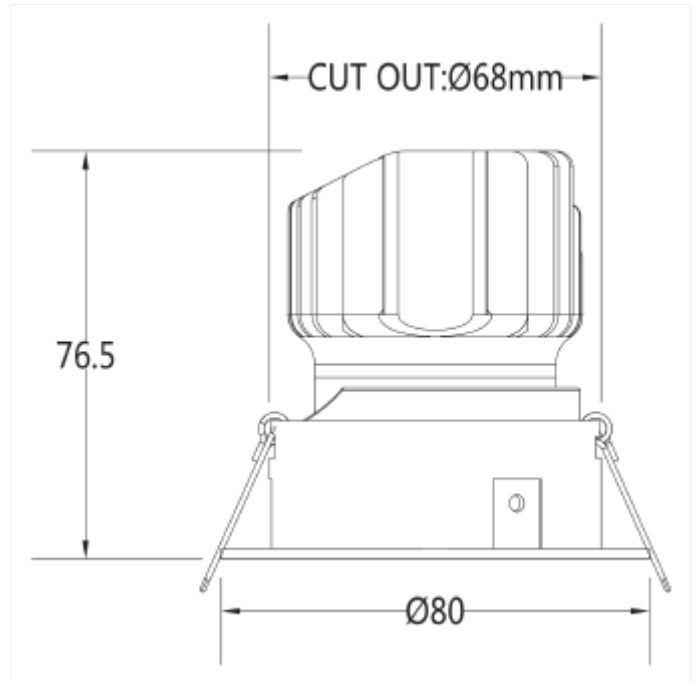

PRODUCT FAMILY SHEET
Cilla Mini

Cilla Mini

Cilla Mini is an elegant and functional downlight, perfect for hotels, restaurants, or modern homes. It provides comfortable and atmospheric lighting with low glare, thanks to its high color rendering index of CRI 95 and a warm color temperature of 2700K or 3000K. With a recessed light source, it creates an inviting ambiance that highlights details.

With a compact design measuring 80mm in diameter and 76.5mm in height, Cilla Mini integrates seamlessly into any room. Its IP44 rating ensures that the lamp is both dust and splash-resistant, making it ideal for various applications. Designed for recessed installation, it is supplied without a driver, which must be purchased separately. For added flexibility, you can choose between front rings in three different colors to match your interior style.

Cilla Mini the perfect combination of design, functionality, and quality.

VERSIONS

Art.No	Effect [W]	Cold Lumen [lm]	Lumen Output [lm]	CCT [K]	Beam Angle [°]	Lens Difuser	CRI [>]	Color	Light Control	Connection
102720-30-3	7	1100	670lm	2700	30°	Lens	95	White	Phase-Cut	18i3 Quick connectio
102720-30-2	7	1100	670lm	2700	30°	Lens	95	Black	nding on Dr	Depending on driver
102721-30-2	7	1100	670lm	3000	30°	Lens	95	Black	nding on Dr	Depending on driver
102721-30-3	7	1100	670lm	3000	30°	Lens	95	White	nding on Dr	Depending on driver