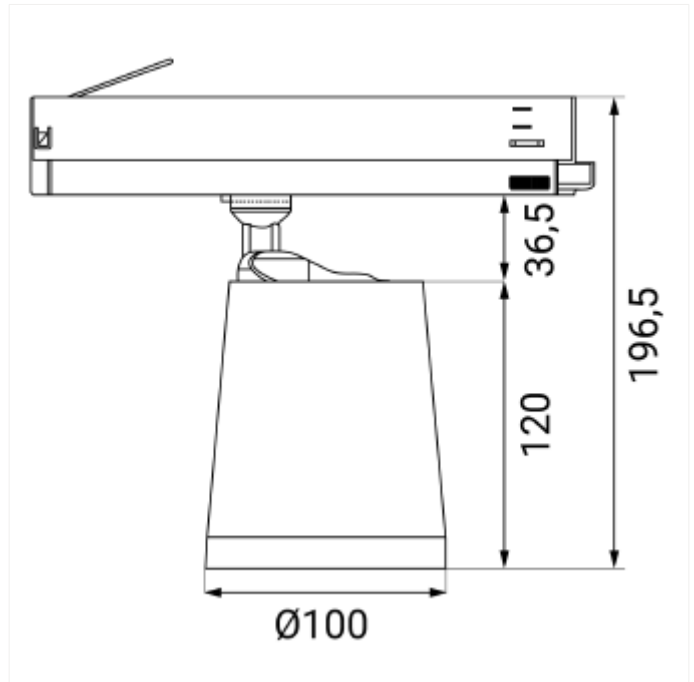

PRODUCT FAMILY SHEET
Cone Spotlight

Cone Spotlight

Cone shaped spotlight with high lumen efficiency for use in 3-circuit track. Available in black and white color with 3000K and CRI 90.

VERSIONS

Art.No	Effect [W]	Cold Lumen [lm]	Lumen Output [lm]	CCT [K]	Beam Angle [°]	Lens Difuser	CRI [>]	Color	Light Control	Connection
101203-20-3	26	3200	3125	3000	20	Clear	90	White	None	Track 3-Circuit
101203-20-2	26	3200	3125	3000	20	Clear	90	Black	None	Track 3-Circuit
101203-40-2	26	3200	3010	3000	40	Clear	90	Black	None	Track 3-Circuit
101203-40-3	26	3200	2260	3000	40	Clear	90	White	None	Track 3-Circuit
101200-40-2	26	3800	2776	3000	40	Clear	80	Black	None	Track 3-Circuit
101203-20H-2	26	3200	2180	3000	20	honeycomb	90	Black	None	Track 3-Circuit
101203-20H-3	26	3200	2180	3000	20	honeycomb	90	White	None	Track 3-Circuit