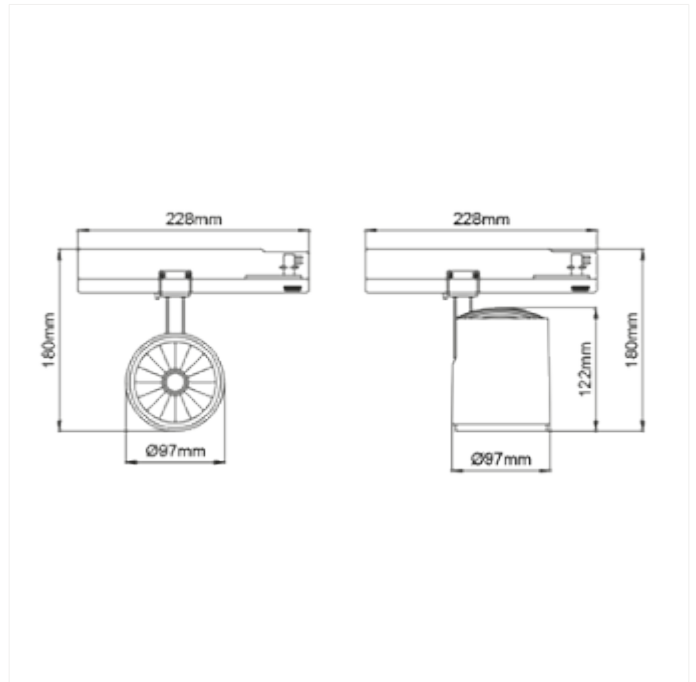

PRODUCT FAMILY SHEET

Lobus BI

Lighting Solutions

Lobus BI

Lobus is a small and elegant spotlight for use in track lighting systems. This spotlight has very high lumen output per watt and this puts it in the top segment. The Lobus is very flexible, offering numerous adjustment possibilities making it easy to achieve the perfect light design in stores. The Lobus is available with three different reflectors and comes in three different colors.

VERSIONS

Art.No	Effect [W]	Cold Lumen [lm]	Lumen Output [lm]	CCT [K]	Beam Angle [°]	Lens Difuser	CRI [>]	Color	Light Control	Connection
7011-7-60-3	20	3200		3000	60°	Clear	80	White	None	Track 3-Circuit
7008-7-40-3-d dd	30	3800	3770	2700	40°	Clear	90	White	DALI2	Track 3-Circuit+dim
7012-7-40-2-d dd	30	4050	3888	3000	40°	Clear	90	Black	DALI2	Track 3-Circuit+dim
7012-7-20-3-d dd	30	4050	3822	3000	20°	Clear	90	White	DALI2	Track 3-Circuit+dim
7012-7-30-3-d dd	30	4050	3956	3000	30°	Clear	90	White	DALI2	Track 3-Circuit+dim
7012-7-60-3-d dd	30	4050	3748	3000	60°	Clear	90	White	DALI2	Track 3-Circuit+dim
7012-7-40-3-d dd	30	4050	3888	3000	40°	Clear	90	White	DALI2	Track 3-Circuit+dim
7012-7-30-2-d dd	30	4050	3956	3000	30°	Clear	90	Black	DALI2	Track 3-Circuit+dim
7011-7-30-3	20	3200		3000	30°	Clear	80	White	None	Track 3-Circuit
7024-7-40-3	30	4100		3500	40°	Clear	90	White	None	Track 3-Circuit
7012-7-60-2-d dd	30	4050	3748	3000	60°	Clear	90	Black	DALI2	Track 3-Circuit+dim
7011-7-20-3	20	3200		3000	20°	Clear	80	White	None	Track 3-Circuit
7012-7-20-2-d dd	30	4050	3822	3000	20°	Clear	90	Black	DALI2	Track 3-Circuit+dim
7015-7-30-2	30	3750	3659	Arctic White	30°	Clear	95	Black	None	Track 3-Circuit
7015-7-30-3	30	3750	3659	Arctic White	30°	Clear	95	White	None	Track 3-Circuit
7015-7-40-2	30	3750	3596	Arctic White	40°	Clear	95	Black	None	Track 3-Circuit
7015-7-60-1	30	3750	3466	Arctic White	60°	Clear	95	Grey	None	Track 3-Circuit
7015-7-40-3	30	3750	3596	Arctic White	40°	Clear	95	White	None	Track 3-Circuit
7015-7-20-1	30	3750	3555	Arctic White	20°	Clear	95	Grey	None	Track 3-Circuit
7015-7-40-1	30	3750	3596	Arctic White	40°	Clear	95	Grey	None	Track 3-Circuit