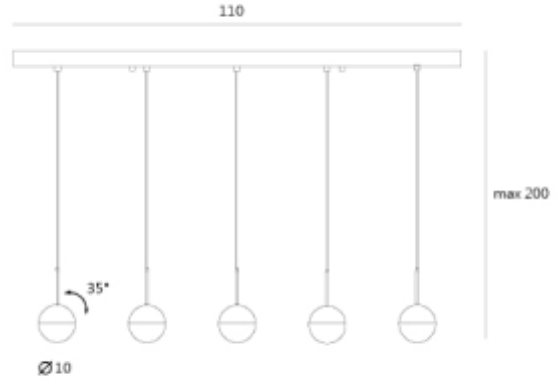

FDV SPEC SHEET
 Dora 5 Pendant
 Art. no: SLD-1010PL5-Chrome

SLD-1010PL5
 Measurement: 0.5 cm

Dora 5 Pendant

Art. no: SLD-1010PL5-Chro

LIGHT TECHNICAL

Lightsource Type:	LED (built in)
Lumen Output:	1250
Lumen LED (tc=25):	3000
Beam Angle:	120°
CCT (Color Temperature):	3000
CRI / Ra:	90
Color Code:	930
Lens (Diffuser):	Clear

MOUNTING / CONNECTION

Connection:	Cable 3m
Mounting:	Ceiling

PRODUCT

Ingress Protection:	IP20
Color:	Chrome
Length [mm]:	1100
Width [mm]:	100
Weight [kg]:	9,25

ELECTRICAL DATA

System Power [W]:	32,5
System Voltage [V]:	230V 50Hz
Socket / Cap-Base:	N/A
Current Output [mA]:	700