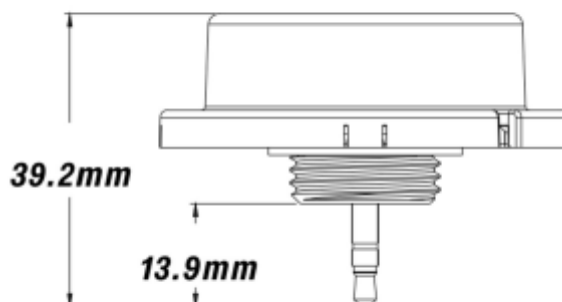

PRODUCT SHEET

NWC Plug in node IP66

Art. no: 102551-NW-03

Lighting Solutions

NWC Plug in node IP66

SPECIFICATIONS

Ingress Protection:	IP66
Color:	White
RAL Code:	RAL9010
Height:	39,2mm

This node is an advanced Bluetooth control node designed for seamless integration with Norlux Wireless Connect. With an enhanced antenna design, it achieves superior range of up to 100 meters, making it ideal for large installations. It is IP66 rated, ensuring robust protection against dust and water ingress, while the white finish is specifically designed to aesthetically blend into commercial indoor lighting luminaires. The casing is made of a polycarbonate material, providing exceptional durability and resistance to environmental degradation.