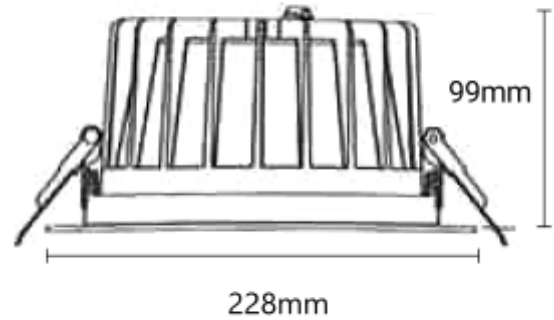

PRODUCT SHEET

Polaris

Art. no: 3001-60-3

Lighting Solutions

Polaris

200-210mm

SPECIFICATIONS

Lightsource Type:	LED (built in)
System Power [W]:	25W
CCT (Color Temperature):	3000K
CRI / Ra:	80
Lumen LED (tc=25):	2500lm
Beam Angle:	60°
Lens (Diffuser):	Clear
Dimming:	Depending on Driver
System Voltage [V]:	230V 50Hz
Connection:	Depending on driver
Mounting:	Recessed, Ceiling
Cut-out [mm]:	Ø200-Ø210mm
Lifetime [h]:	L80B10: 100 000h
MacAdam (SDCM):	3
Color:	White
Length [mm]:	228mm
Height [mm]:	99mm
Width [mm]:	228mm
Weight [kg]:	1,14kg
To be recessed in insulation:	Not applicable