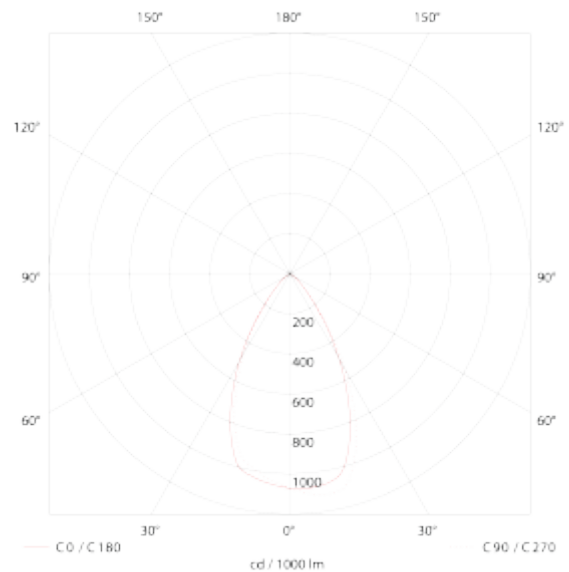

PRODUCT SHEET

Polaris

Art. no: 3001-60-3

Lighting Solutions

Polaris

200-210mm

SPECIFICATIONS

Lightsource Type:	LED (built in)
System Power [W]:	25W
CCT (Color Temperature):	3000K
CRI / Ra:	80
Lumen LED (tc=25):	2500lm
Beam Angle:	60°
Lens (Diffuser):	Clear
Dimming:	Depending on Driver
System Voltage [V]:	230V 50Hz
Connection:	Depending on driver
Mounting:	Recessed, Ceiling
Cut-out [mm]:	Ø200-Ø210mm
Lifetime [h]:	L80B10: 100 000h
MacAdam (SDCM):	3
Color:	White
Length [mm]:	228mm
Height [mm]:	99mm
Width [mm]:	228mm
Weight [kg]:	1,14kg
To be recessed in insulation:	Not applicable