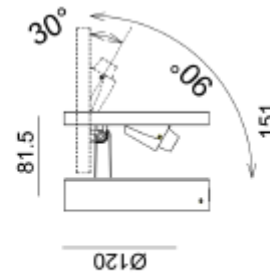

Algedi

Art. no: 3542-26

LIGHT TECHNICAL

Lightsource Type:	LED (built in)
Lumen Output:	331
Lumen LED (tc=25):	400
CCT (Color Temperature):	2700
CRI / Ra:	90
Color Code:	927
Lens (Diffuser):	Clear

MOUNTING / CONNECTION

Connection:	Terminal
Mounting:	Surface, Wall

PRODUCT

Ingress Protection:	IP40
Color:	Black/Gold
Height [mm]:	81,5
Width [mm]:	120

ELECTRICAL DATA

Dimming:	None
System Power [W]:	6,5
System Voltage [V]:	230V 50Hz
Protection Class:	1
Socket / Cap-Base:	N/A
Current Output [mA]:	700