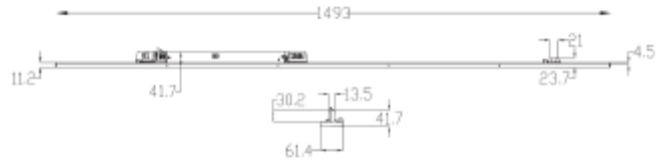

FDV SPEC SHEET

T-Line

Art. no: 5031-90-3

Lighting Solutions

T-Line

Art. no: 5031-90-3

LIGHT TECHNICAL

Lightsource Type:	LED (built in)
Lumen Output:	3200
Lumen LED (tc=25):	3400
Beam Angle:	90°
CCT (Color Temperature):	3000
CRI / Ra:	80
Color Code:	830
MacAdam (SDCM):	3
Lens (Diffuser):	Lens

MOUNTING / CONNECTION

Connection:	Track 3-Circuit
Mounting:	Track

ELECTRICAL DATA

Dimming:	None
System Power [W]:	14-20
System Voltage [V]:	230V 50Hz
Protection Class:	1

FDV SPEC SHEET

T-Line

Art. no: 5031-90-3

Lighting Solutions

PRODUCT

Ingress Protection:	IP20
Operating Temperature [°C]:	-25 - 60
Lifetime [h]:	L80B10: 100 000
Color:	White
RAL:	RAL9016
Length [mm]:	600
Height [mm]:	16
Width [mm]:	61,4
Weight [kg]:	0,61