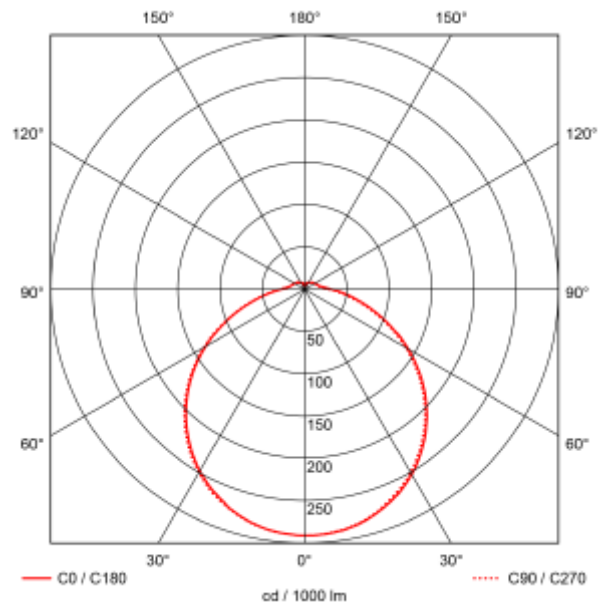

PRODUCT SHEET

Caph

Art. no: 9030-120-3

Lighting Solutions

Caph

SPECIFICATIONS

Lightsource Type:	LED (built in)
System Power [W]:	12W
CCT (Color Temperature):	3/4/5700
CRI / Ra:	80
Lumen Output:	1250lm
Lumen LED (tc=25):	1300lm
Beam Angle:	120°
Lens (Diffuser):	Opal
Dimming:	None
System Voltage [V]:	230V 50Hz
Connection:	QuickConnect
Mounting:	Surface, Ceiling
Lifetime [h]:	L80B10: 100 000h
Lumen/W:	108lm/W
MacAdam (SDCM):	3
Color:	White
Height [mm]:	85mm
Width [mm]:	260mm
Weight [kg]:	0,57kg

Caph is as surface mounted ceiling light with opal diffuser. Comes with a switch option between 3000K(default), 4000K and 5700K. Quickconnect for easy installation. All data is based on 4000K.