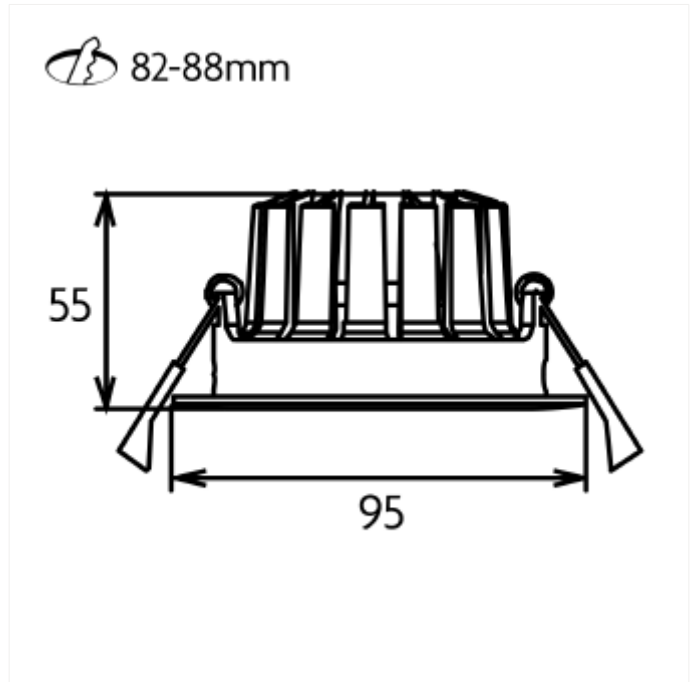

PRODUCT FAMILY SHEET

Acrux Adjustable

Acrux Adjustable

Adjustable downlight with IP54 classification. Low glare and secluded light source and with modern reflector. Suitable for all rooms included bathroom. Complete with dimmable driver and quick connect for easy installation.