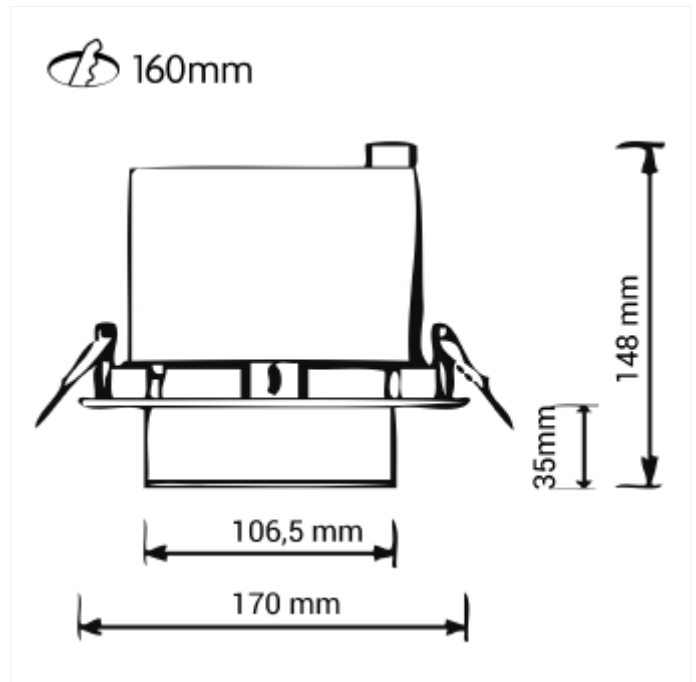

## Apto

The Apto is a very suitable downlight for use in premises with low ceiling height. The model offers great flexibility in adjusting the light directions. The luminaire is delivered with a 18i3-connector and there is a rich variety of options for an easy "plug and play" connection of the light fixture.