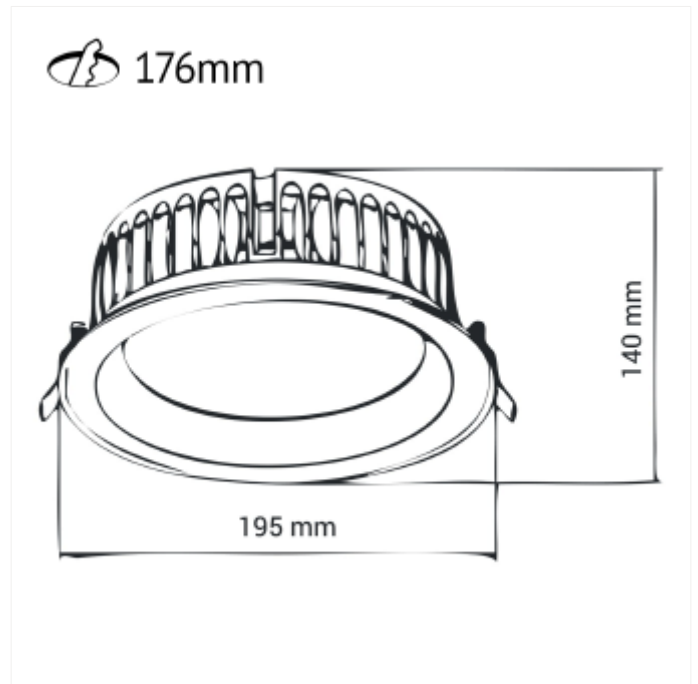

# Auriga

This series of IP44 downlights is named Auriga. Auriga is supplied with 2m cable for power connection.