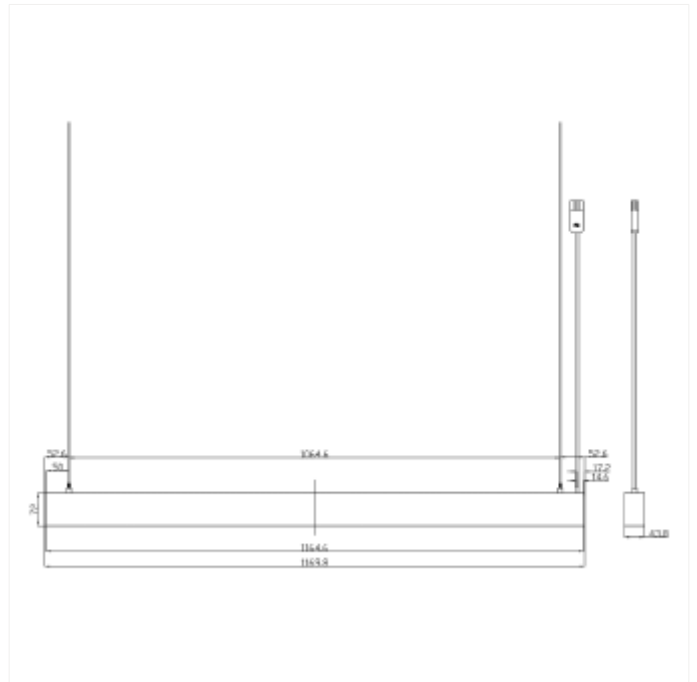

# Benu Office DALI

Benu is a linear LED luminaire with up- and down light for pending down in indoor areas. UGR19 and DALI2. 18i5 connection, 1500mm transparent wire and T-profile bracket are included.