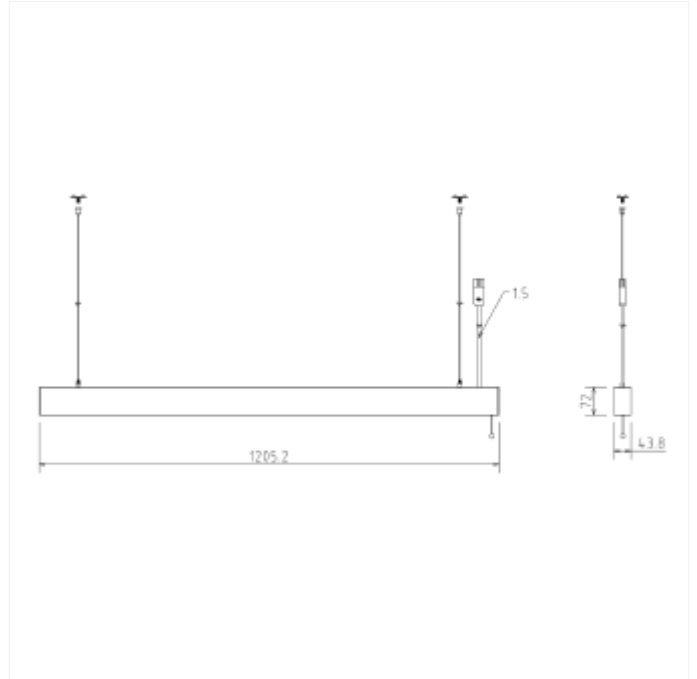

# Benu Office Pullswitch

Benu is a linear LED luminaire with up- and down light for pending down in indoor areas. UGR19 and dimmable by pulling the rope. 18i3 connection, 1500mm wire and t-profile bracket are included.