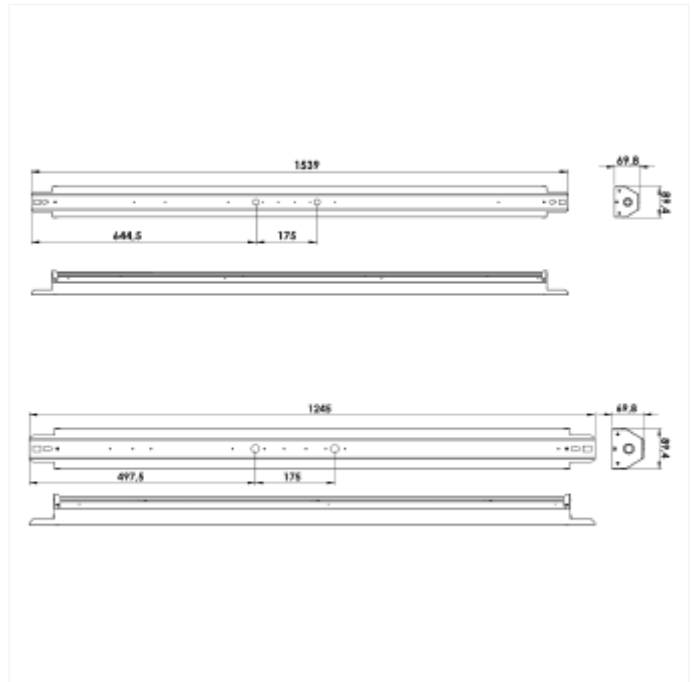

# Bladeline Z

Bladeline Z is a highly efficient LED luminaire with up to 179lm/w. Due to fact that it may be installed surface mounted on the ceiling or on electrical tracks makes it highly flexible. Can be opened without using tools and it has the electric connectors on quick fit clamps. The Bladeline Z is made from galvanized steel with medium or wide beam (75° and 90°) optic in 42W or 75W versions.