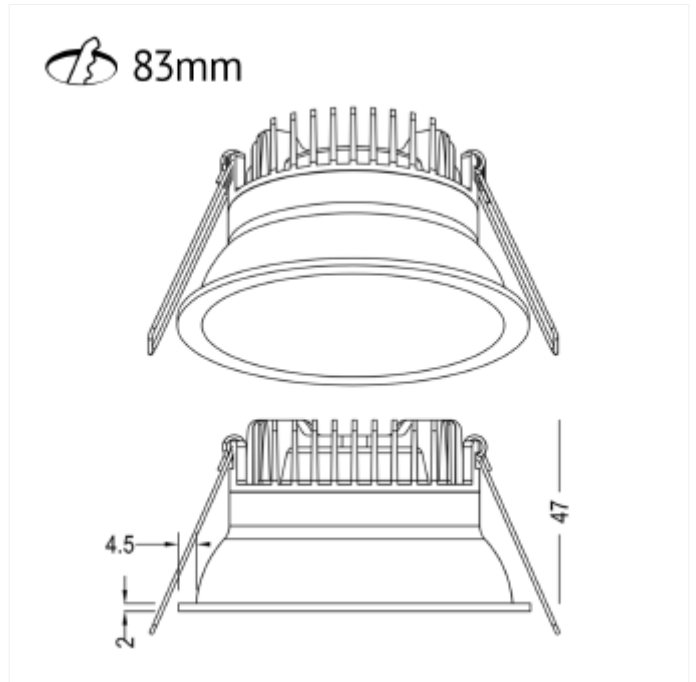

## PRODUCT FAMILY SHEET

Ceto Mini Fixed

# Ceto Mini Fixed

Ceto Mini fixed is a low downlight with 7W effect. With recessed light source, low blending, CRI95 and 36° beam angle, this is the natural choice where you want to create an exclusive and comfortable lighting. Phase-cut driver included.