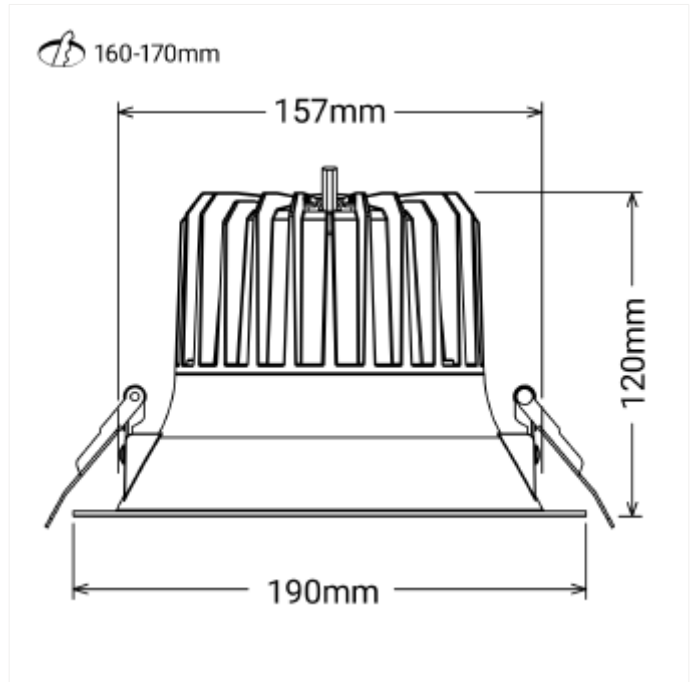

PRODUCT FAMILY SHEET

Ceto R

Lighting Solutions

Ceto R

Ceto R is an elegant retrofit lighting product, ideal for use in corridors, offices, stores, and hotels to create a pleasant atmosphere. With an impressive CRI, CCT, and lumens per watt, Ceto R provides high-quality lighting that meets various needs. The product has an optimal size, with a cutout diameter of Ø160-175mm, making it perfect for replacing older retrofit lighting.

VERSIONS

Art.No	Effect [W]	Cold Lumen [lm]	Lumen Output [lm]	CCT [K]	Beam Angle [°]	Lens Difuser	CRI [>]	Color	Light Control	Connection
--------	------------	-----------------	-------------------	---------	----------------	--------------	---------	-------	---------------	------------