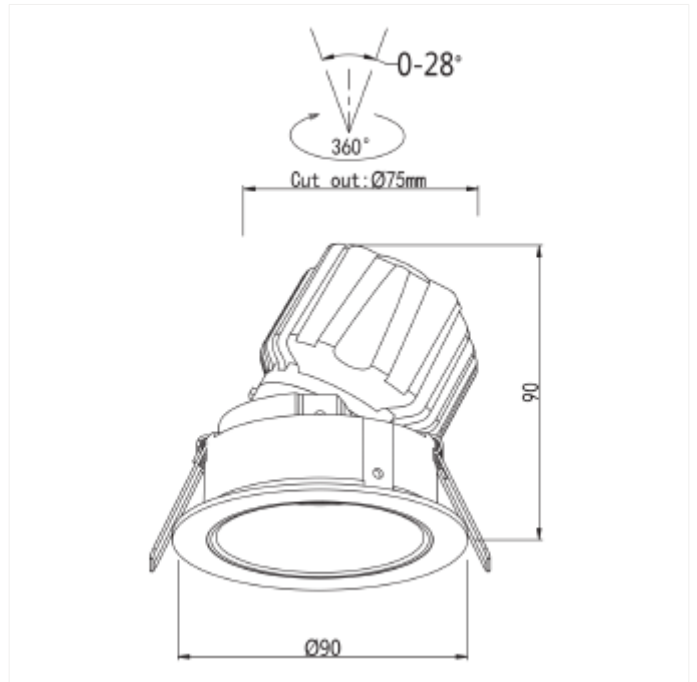

PRODUCT FAMILY SHEET

Cilla Midi

Cilla Midi

Cilla Midi is an elegant and functional downlight, perfect for hotels or restaurants. It provides comfortable and atmospheric lighting with low glare, thanks to its high color rendering index of CRI 95 and a warm color temperature of 2700K or 3000K. With a recessed light source, it creates an inviting ambiance that highlights details.

With a compact design measuring 90mm in diameter and 91mm in height, Cilla Midi integrates seamlessly into any room. Its IP44 rating ensures that the lamp is both dust and splash-resistant, making it ideal for various applications. Designed for recessed installation, it is supplied without a driver, which must be purchased separately. For added flexibility, you can choose between front rings in three different colors to match your interior style. Cilla Midi the perfect combination of design, functionality, and quality.

VERSIONS

Art.No	Effect [W]	Cold Lumen [lm]	Lumen Output [lm]	CCT [K]	Beam Angle [°]	Lens Difuser	CRI [>]	Color	Light Control	Connection