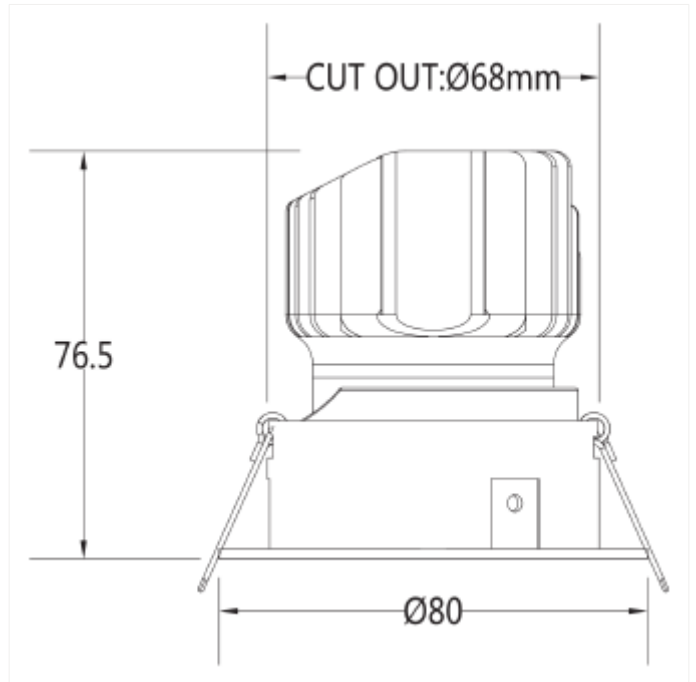

# Cilla Mini

Cilla Mini is an elegant and functional downlight, perfect for hotels, restaurants, or modern homes. It provides comfortable and atmospheric lighting with low glare, thanks to its high color rendering index of CRI 95 and a warm color temperature of 2700K or 3000K. With a recessed light source, it creates an inviting ambiance that highlights details.

With a compact design measuring 80mm in diameter and 76.5mm in height, Cilla Mini integrates seamlessly into any room. Its IP44 rating ensures that the lamp is both dust and splash-resistant, making it ideal for various applications. Designed for recessed installation, it is supplied without a driver, which must be purchased separately. For added flexibility, you can choose between front rings in three different colors to match your interior style.