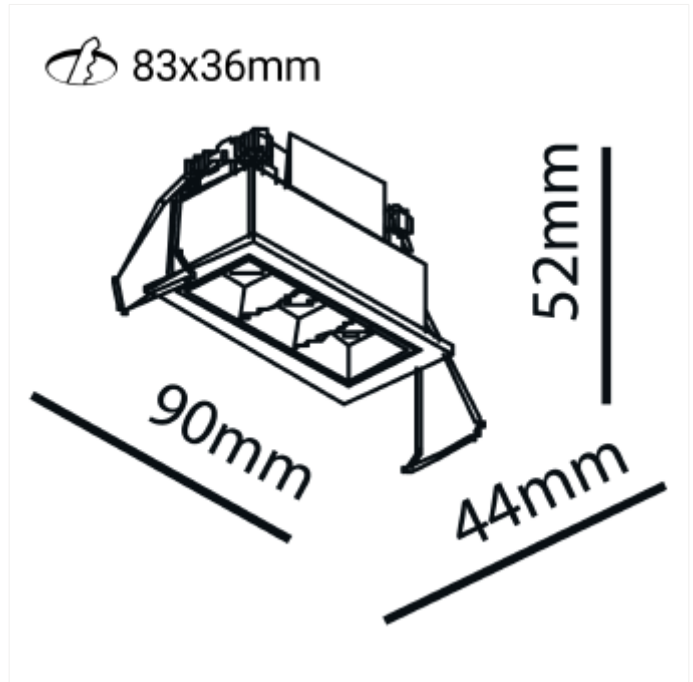

PRODUCT FAMILY SHEET

Cold 3

Lighting Solutions

Cold 3

With its rectangular and recessed light source, Cold downlight has a unique design that is suitable for most rooms. Front ring is available in several different colors and can easily be replaced. Driver is not included. Please see accessories for recommended driver and alternative colors for front ring.

VERSIONS

Art.No	Effect [W]	Cold Lumen [lm]	Lumen Output [lm]	CCT [K]	Beam Angle [°]	Lens Difuser	CRI [>]	Color	Light Control	Connection
--------	------------	-----------------	-------------------	---------	----------------	--------------	---------	-------	---------------	------------