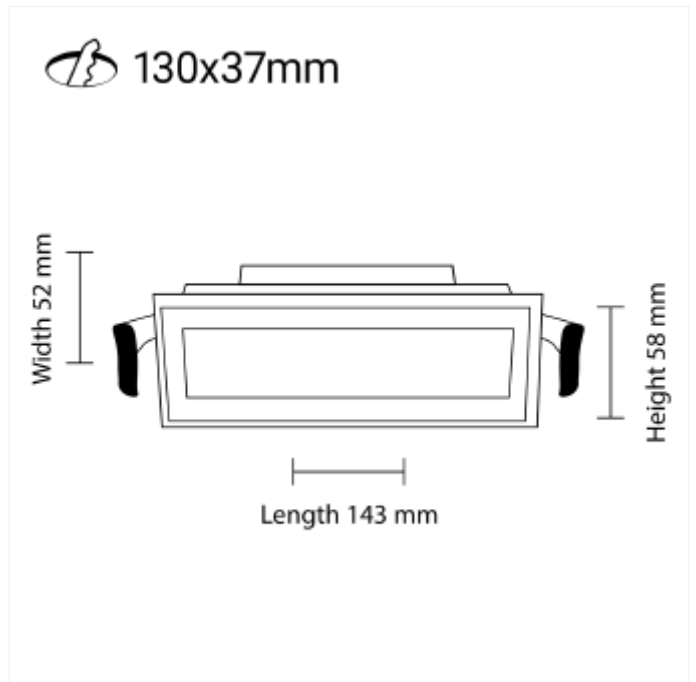

PRODUCT FAMILY SHEET

Cold 5 Outdoor

Cold 5 Outdoor

IP65 version of the popular Cold -series. With its rectangular shape and recessed light source, Cold provides a unique decorative design. See accessories for recommended driver. Cut-out 130x36mm.

VERSIONS

Art.No	Effect [W]	Cold Lumen [lm]	Lumen Output [lm]	CCT [K]	Beam Angle [°]	Lens Difuser	CRI [>]	Color	Light Control	Connection
--------	------------	-----------------	-------------------	---------	----------------	--------------	---------	-------	---------------	------------