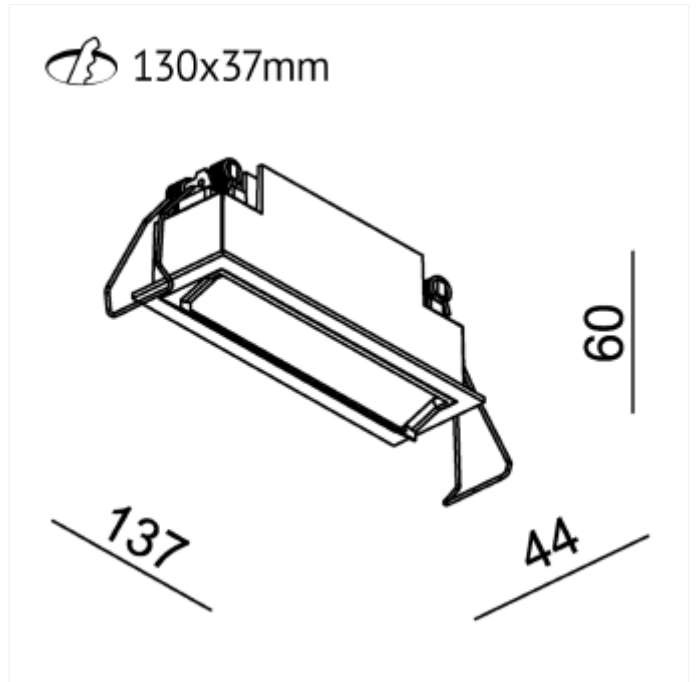

PRODUCT FAMILY SHEET

Cold 5 Wallwash

Cold 5 Wallwash

Wall Wash edition of the popular Cold -series. Cold Wall Wash gives a nice and warm spread of the light. Driver is not included. Please see accessories for recommended drivers.

VERSIONS

Art.No	Effect [W]	Cold Lumen [lm]	Lumen Output [lm]	CCT [K]	Beam Angle [°]	Lens Difuser	CRI [>]	Color	Light Control	Connection