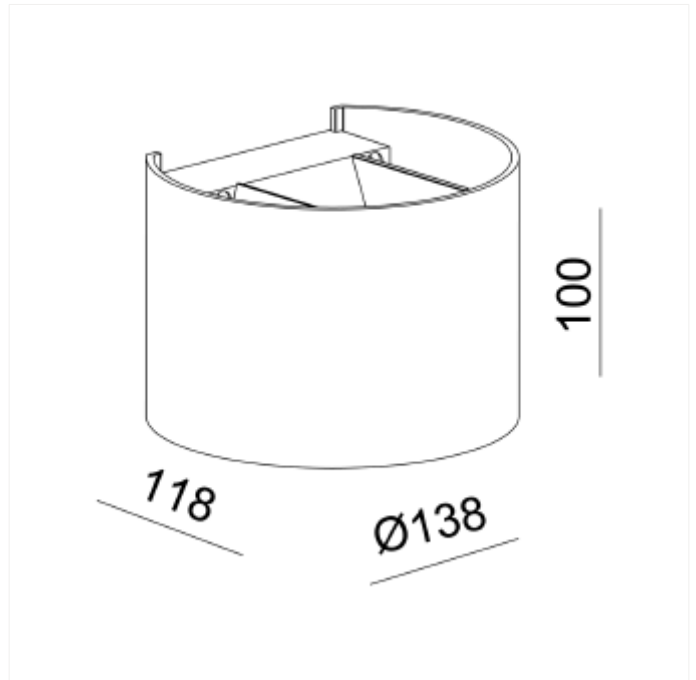

# Duhr Round

Duhr Round has a modern design with up and down light. With adjustable flaps you can easily change the beam angle.