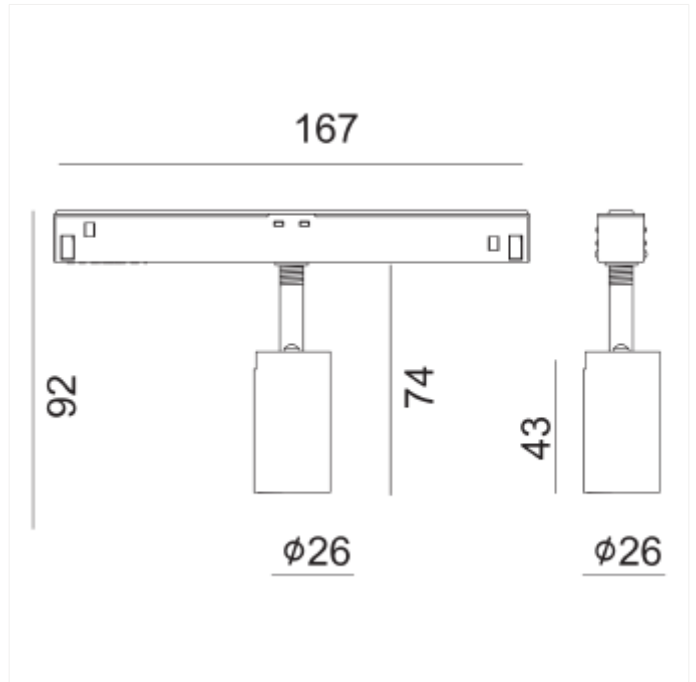

PRODUCT FAMILY SHEET

Flare 26 48V

Flare 26 48V

Flare26 is a spotlight that fits our Evo 48V Track system. With 2W, high lumen output, this is a spotlight perfect for housing, stores, restaurants, hotels and office environments. The spotlights can be adjusted in all angles to fit every need. Can be tilted 90 degrees and 350 degrees rotatable around its own axis.

VERSIONS

Art.No	Effect [W]	Cold Lumen [lm]	Lumen Output [lm]	CCT [K]	Beam Angle [°]	Lens Difuser	CRI [>]	Color	Light Control	Connection
--------	------------	-----------------	-------------------	---------	----------------	--------------	---------	-------	---------------	------------