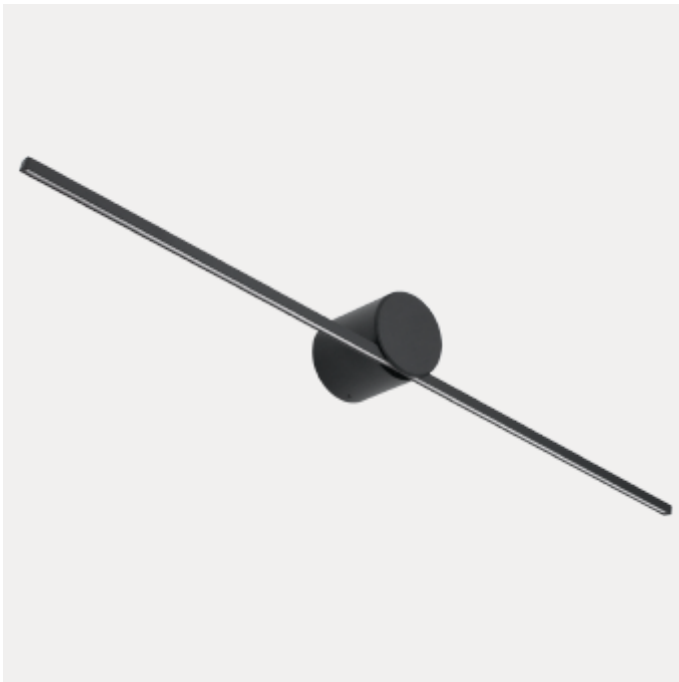

PRODUCT FAMILY SHEET

Hali

Lighting Solutions

Hali

Dimmable modern bathroom fixture for mounting over mirror. Available in 600mm and 900mm lengths. Black or white color.

VERSIONS

Art.No	Effect [W]	Cold Lumen [lm]	Lumen Output [lm]	CCT [K]	Beam Angle [°]	Lens Difuser	CRI [>]	Color	Light Control	Connection
--------	------------	-----------------	-------------------	---------	----------------	--------------	---------	-------	---------------	------------