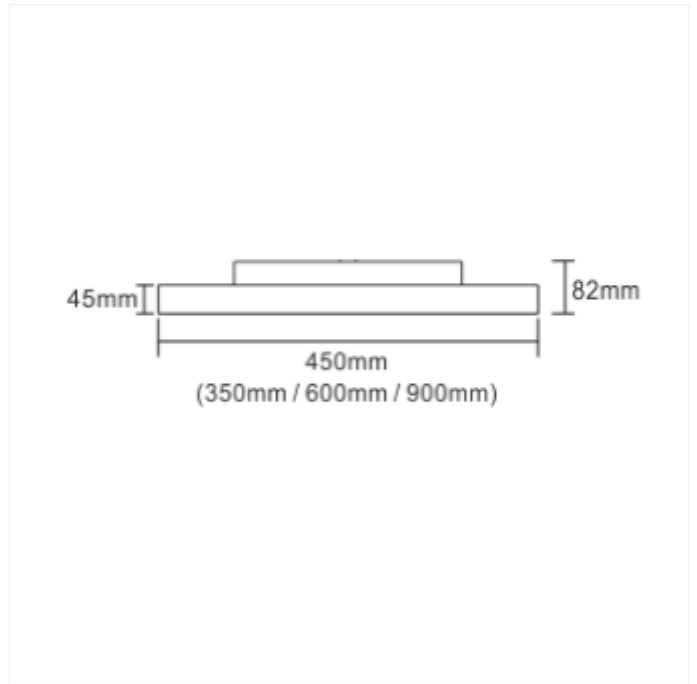

PRODUCT FAMILY SHEET

Izar

Lighting Solutions

Izar

Izar is our uncompromising surface-mounted classic LED luminaire that beautifully combines up and downwards light distribution. The excellent aluminium craftsmanship gives the installation an appearance with rich texture and a slight hint of luxury. Also the mounting patent will be noticed for smart savings in installation time. The special PC anti-glare cover secures the installation a pleasant UGR18. Casambi bluetooth control can be installed. Wire or pendant pole mounting kit can be ordered separately.

VERSIONS

Art.No	Effect [W]	Cold Lumen [lm]	Lumen Output [lm]	CCT [K]	Beam Angle [°]	Lens Difuser	CRI [>]	Color	Light Control	Connection
--------	------------	-----------------	-------------------	---------	----------------	--------------	---------	-------	---------------	------------