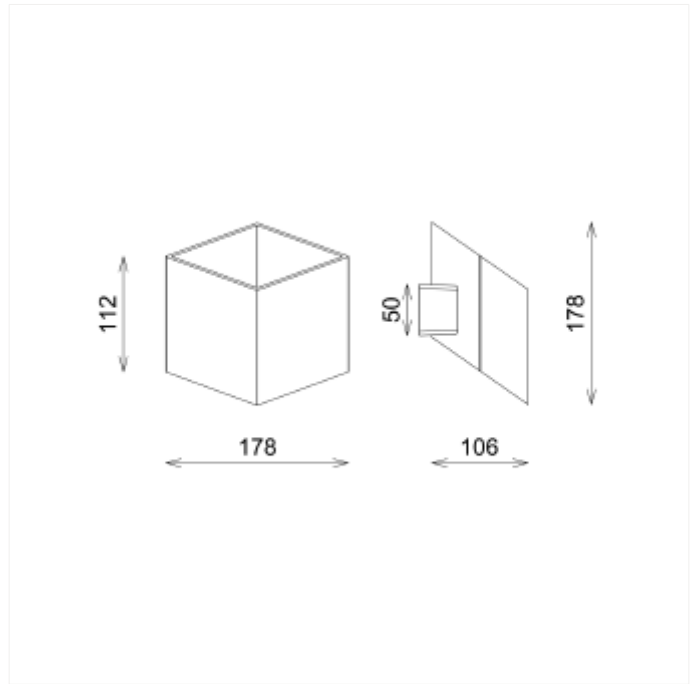

PRODUCT FAMILY SHEET

Kepler

Lighting Solutions

Kepler

Kepler are a modern luminaire with a unique rhombus design. With up and down light it makes a nice visual light effect

VERSIONS

Art.No	Effect [W]	Cold Lumen [lm]	Lumen Output [lm]	CCT [K]	Beam Angle [°]	Lens Difuser	CRI [>]	Color	Light Control	Connection
--------	------------	-----------------	-------------------	---------	----------------	--------------	---------	-------	---------------	------------