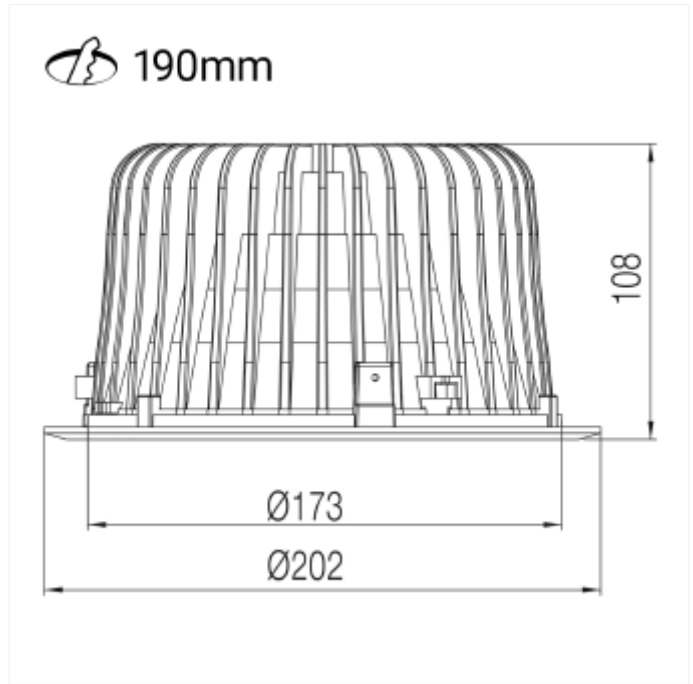

PRODUCT FAMILY SHEET

Leila

Lighting Solutions

Leila

This bestseller has quickly become an industry standard within recessed general lighting. Leila is designed with opal diffuser and reflector, this ensures high lumen output with no glare.

VERSIONS

Art.No	Effect [W]	Cold Lumen [lm]	Lumen Output [lm]	CCT [K]	Beam Angle [°]	Lens Difuser	CRI [>]	Color	Light Control	Connection