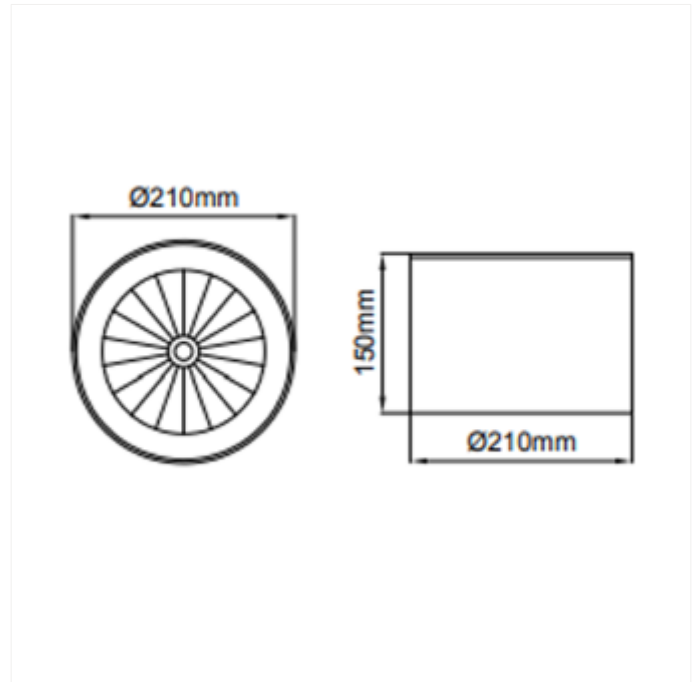

PRODUCT FAMILY SHEET

Leila C Surface

Leila C Surface

VERSIONS

Art.No	Effect [W]	Cold Lumen [lm]	Lumen Output [lm]	CCT [K]	Beam Angle [°]	Lens Difuser	CRI [>]	Color	Light Control	Connection
--------	------------	-----------------	-------------------	---------	----------------	--------------	---------	-------	---------------	------------