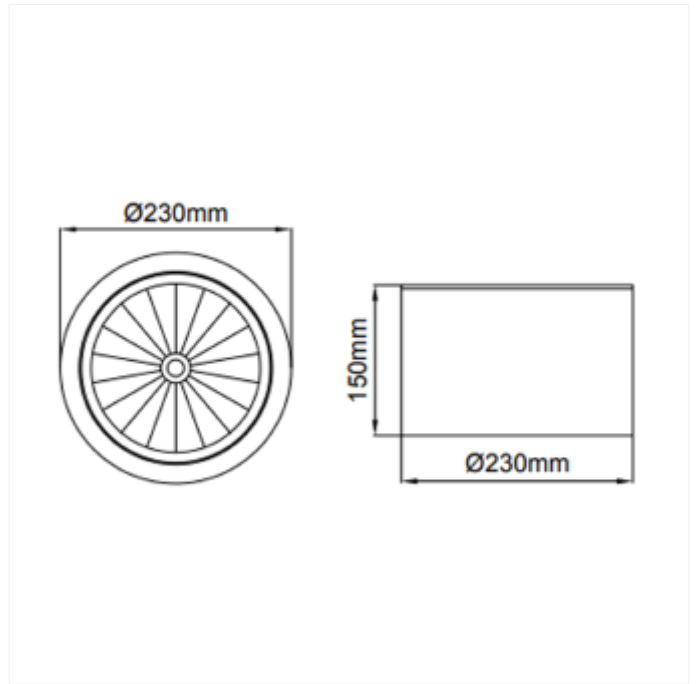

PRODUCT FAMILY SHEET
Leila C Maxi Surface

Leila C Maxi Surface

VERSIONS

Art.No	Effect [W]	Cold Lumen [lm]	Lumen Output [lm]	CCT [K]	Beam Angle [°]	Lens Difuser	CRI [>]	Color	Light Control	Connection
--------	------------	-----------------	-------------------	---------	----------------	--------------	---------	-------	---------------	------------