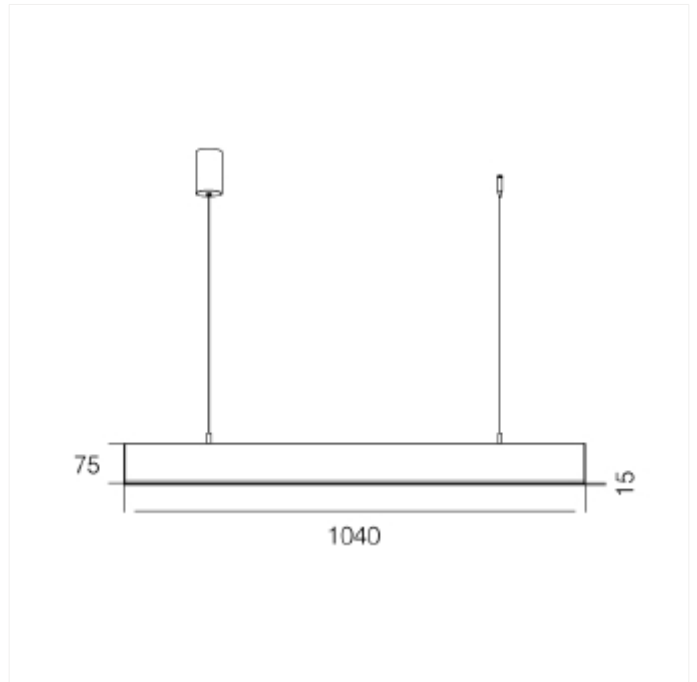

PRODUCT FAMILY SHEET

Office Slim Up&Down

Office Slim Up&Down

Office slim is an elegant and slim luminaire to use in all offices.
Light distribution: 70% down & 30% up.
Turn on/ off by hand movement. Complete with canle and 1500mm wire.

VERSIONS

Art.No	Effect [W]	Cold Lumen [lm]	Lumen Output [lm]	CCT [K]	Beam Angle [°]	Lens Difuser	CRI [>]	Color	Light Control	Connection
--------	------------	-----------------	-------------------	---------	----------------	--------------	---------	-------	---------------	------------